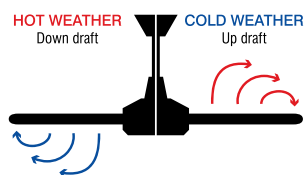

TEMPO-52

52" CEILING FAN WITH & WITHOUT LIGHT

240V	65W	2x40W max	E27	INDOOR ONLY	PLYWOOD BLADES	30° Max
MOTOR		LIGHT MODEL				

SUMMER/WINTER SETTINGS

- Size: 52" (1320mm)
- Motor: 65W AC Motor
- Construction: Steel Body and Canopy
- Blades: 4 x Painted Plywood
- Blade Pitch: 11 degree
- Light: 2 x 40W max. E27 lampholder (globes not included)
- Ceiling Rake: 30 degree max
- Control: Wall (3-speed) control
- Warranty: 3 year In-Home + 3 year replacement.

Brilliant's All-Seasons technology for use all year round.
Available with or without integrated light kit.
Remote adaptable.
Can be installed in indoor locations around the home.

SPEED	POWER	RPM	AIRFLOW
HIGH	65W	196	8084m ³ /hr
MEDIUM	37W	144	5601m ³ /hr
LOW	19W	96	3516m ³ /hr