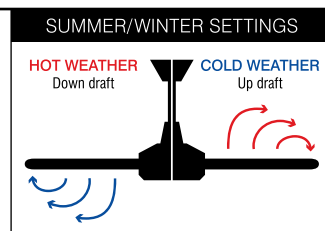

TEMPEST LED

52" CEILING FAN WITH COLOUR TEMPERATURE CHANGING LED LIGHT

3000K
WARM WHITE

4200K
COOL WHITE

6000K
DAYLIGHT

240V	50W	18W 1600lm	3000°K 4200°K 6000°K			PLYWOOD BLADES	
MOTOR		LED LIGHT					

Re-engineered for quieter operation

- Size: 52" (1320mm)
- Motor: 50W AC Motor
- Construction: Diecast Aluminium Body and Canopy
- Blades: 4 x Painted Plywood
- Blade Pitch: 11 degree
- Ceiling Rake: 32 degree max
- Light: 18W Dimmable & Colour Temperature Adjustable LED Light switchable between 3000K, 4200K & 6000K
- Control: Wall (3-speed) control
- Warranty: 3 year In-Home + 3 year replacement.