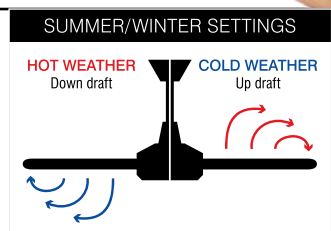

TEMPEST DC

52" DC CEILING FAN WITH & WITHOUT LIGHT

INCLUDES REMOTE

240V	37W	24W 1600lm	3000°K 4200°K 6500°K						
MOTOR		CCT SWITCHABLE LED LIGHT							

- Size: 52" (1320mm)
- Motor: 37W DC Motor
- Construction: Diecast Aluminium Body and Canopy
- Blades: 4 x Painted Plywood
- Blade Pitch: 11 degree
- Ceiling Rake: 14 degree max
- Light: 24W 1600 Lumen LED Array
CCT Switchable between 3000K, 4200K & 6500K
- Control: Remote (5-speed) with reverse function and timer
- Warranty: 3 year In-Home + 3 year replacement.