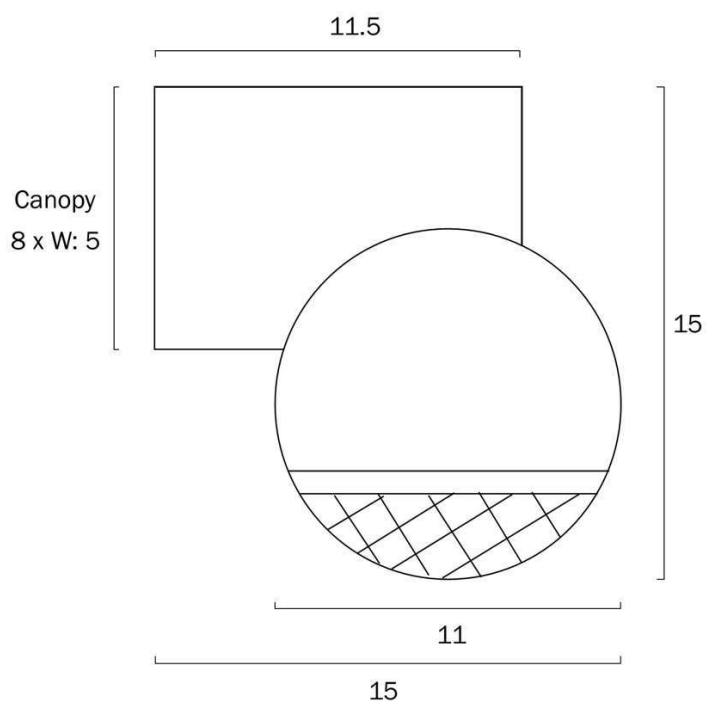

## Size

<b>Fixture Length (cm)</b>	15.0
<b>Fixture Width (cm)</b>	11.0
<b>Fixture Projection (cm)</b>	15.0
<b>Canopy Projection (cm)</b>	11.5
<b>Canopy Width (cm)</b>	5.0
<b>Canopy Height</b>	8.0
<b>Shade Diameter (cm)</b>	11.0

Barcode

**GTIN** 9329501063033

Image -dimensions

Note: Dimensions are only a guide and may vary due to manufacturing variations.