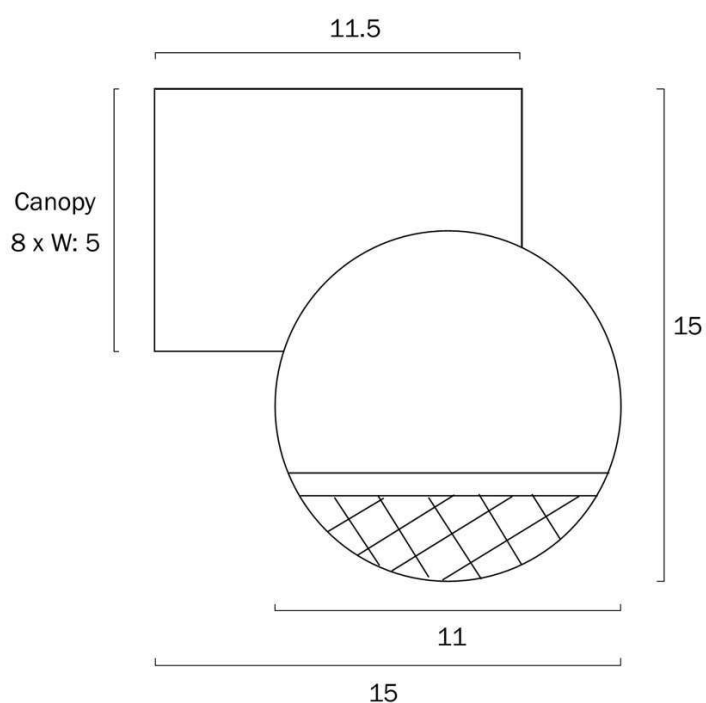

Globe / Light Source included	No
IP rating	IP20
Lead and Plug	No
Approvals	RCM
Box Contents	Basic mounting screws, Instruction
Installation Required	Yes (by Licensed Electrician only)
Care Instructions	Do not use strong liquid cleaners, Wipe clean with a dry cloth
Replacement Warranty	*3 Years

Barcode

GTIN 9329501063040

Image -dimensions

Note: Dimensions are only a guide and may vary due to manufacturing variations.