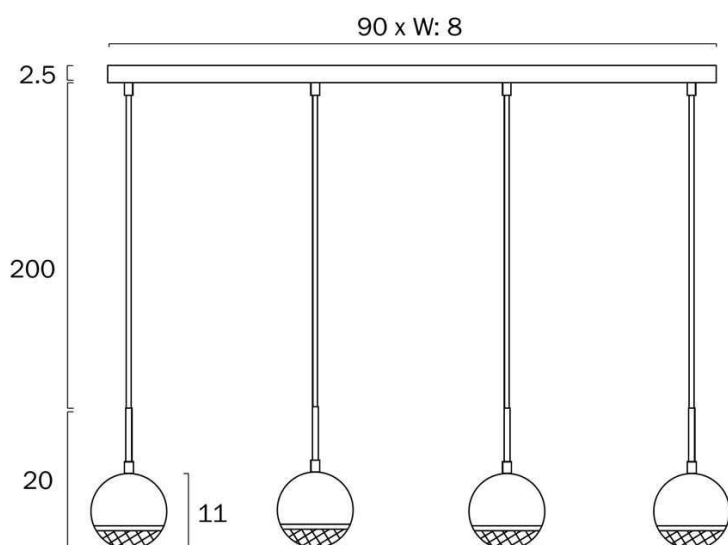

### Size

<b>Fixture Height (cm)</b>	20.0
<b>Canopy Length (cm)</b>	90.0
<b>Canopy Projection (cm)</b>	2.5
<b>Canopy Width (cm)</b>	8.0
<b>Shade Diameter (cm)</b>	11.0
<b>Suspension Length (cm)</b>	200.0
<b>Height Adjustable?</b>	Yes

## Image -dimensions

Note: Dimensions are only a guide and may vary due to manufacturing variations.