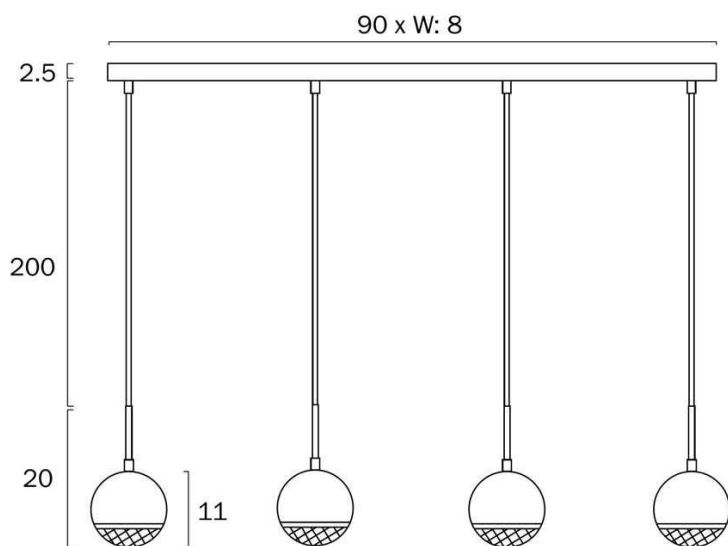

Total Wattage (max)	24
Wattage	6
Globe Type	G9
Globe / Light Source qty	4
Globe / Light Source included	No
IP rating	IP20
Lead and Plug	No
Approvals	RCM
Assembly Required	Yes
Box Contents	Basic mounting screws, Instruction
Installation Required	Yes (by Licensed Electrician only)
Care Instructions	Do not use strong liquid cleaners, Wipe clean with a dry cloth
Replacement Warranty	*3 Years

Barcode

GTIN 9329501062975

Image -dimensions

Note: Dimensions are only a guide and may vary due to manufacturing variations.