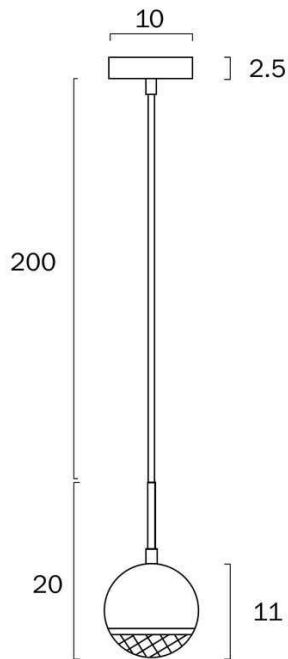

Size

Fixture Diameter (cm)	10.0
Fixture Height (cm)	20.0
Canopy Diameter (cm)	10.0
Canopy Projection (cm)	2.5
Shade Diameter (cm)	11.0
Suspension Length (cm)	200.0
Height Adjustable?	Yes

Specification

Voltage Input	240V
----------------------	------

Barcode

GTIN 9329501062968

Image -dimensions

Note: Dimensions are only a guide and may vary due to manufacturing variations.