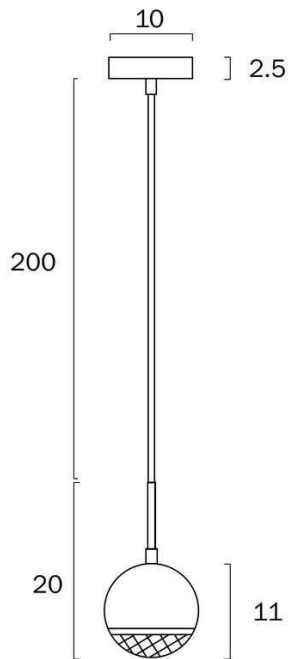

Total Wattage (max)	6
Globe Type	G9
Globe / Light Source qty	1
Globe / Light Source included	No
IP rating	IP20
Lead and Plug	No
Approvals	RCM
Assembly Required	Yes
Box Contents	Basic mounting screws, Instruction
Installation Required	Yes (by Licensed Electrician only)
Care Instructions	Do not use strong liquid cleaners, Wipe clean with a dry cloth
Replacement Warranty	*3 Years

Barcode

GTIN 9329501062951

Image -dimensions

Note: Dimensions are only a guide and may vary due to manufacturing variations.