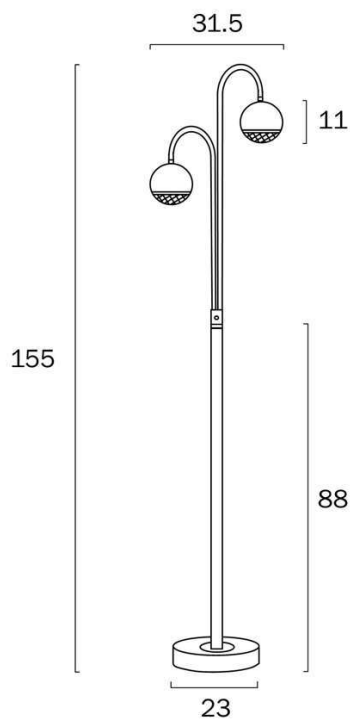

Wattage	6
Globe Type	G9
Globe / Light Source qty	2
Globe / Light Source included	No
IP rating	IP20
Lead and Plug	Yes
Approvals	RCM
Box Contents	Instruction
Care Instructions	Do not use strong liquid cleaners, Wipe clean with a dry cloth
Replacement Warranty	*3 Years

Barcode

GTIN 9329501063576

Image -dimensions

Note: Dimensions are only a guide and may vary due to manufacturing variations.