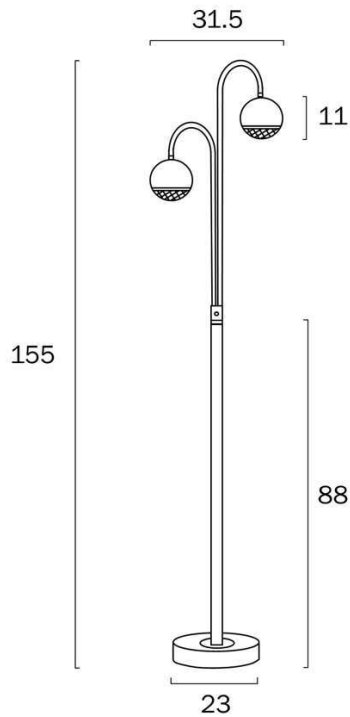

Size

Fixture Length (cm)	31.5
Fixture Width (cm)	23.0
Fixture Height (cm)	155.0
Shade Diameter (cm)	11.0
Cable Length (cm)	Button Switch (Tube)+180

Specification

Voltage Input	240V
Total Wattage (max)	12

Barcode

GTIN 9329501063576

Image -dimensions

Note: Dimensions are only a guide and may vary due to manufacturing variations.

Last modification 2023-09-10

ONETA FL2-WHCL 9329501063583

Elegance and charm, describe the Oneta family of lighting fixtures. A marble-look sphere houses a precise optical faceted dome to provide a modern luxury exclusive look. The pendants are available as 1, 4 bar, 5 or 10 light clusters. Complementary pieces also include wall, table and floor lamps.

Barcode

GTIN 9329501063583

Image -dimensions

Note: Dimensions are only a guide and may vary due to manufacturing variations.