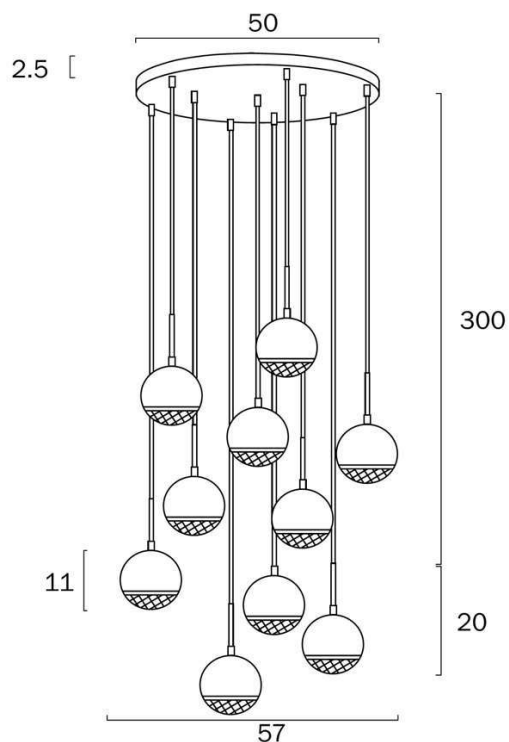

### Size

<b>Fixture Diameter (cm)</b>	57.0
<b>Fixture Height (cm)</b>	20.0
<b>Canopy Diameter (cm)</b>	50.0
<b>Canopy Projection (cm)</b>	2.5
<b>Shade Diameter (cm)</b>	11.0
<b>Suspension Length (cm)</b>	300.0
<b>Height Adjustable?</b>	Yes

## Image -dimensions

Note: Dimensions are only a guide and may vary due to manufacturing variations.