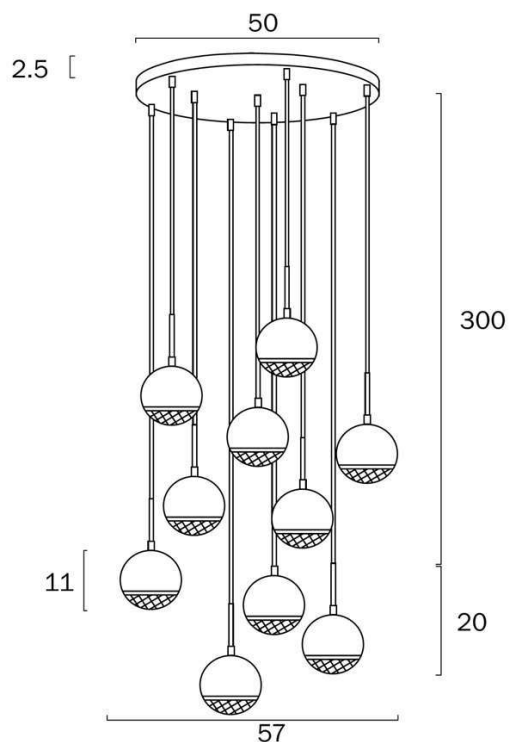

Total Wattage (max)	60
Wattage	6
Globe Type	G9
Globe / Light Source qty	10
Globe / Light Source included	No
IP rating	IP20
Lead and Plug	No
Approvals	RCM
Assembly Required	Yes
Box Contents	Basic mounting screws, Instruction
Installation Required	Yes (by Licensed Electrician only)
Care Instructions	Do not use strong liquid cleaners, Wipe clean with a dry cloth
Replacement Warranty	*3 Years

Barcode

GTIN 9329501063026

Image -dimensions

Note: Dimensions are only a guide and may vary due to manufacturing variations.