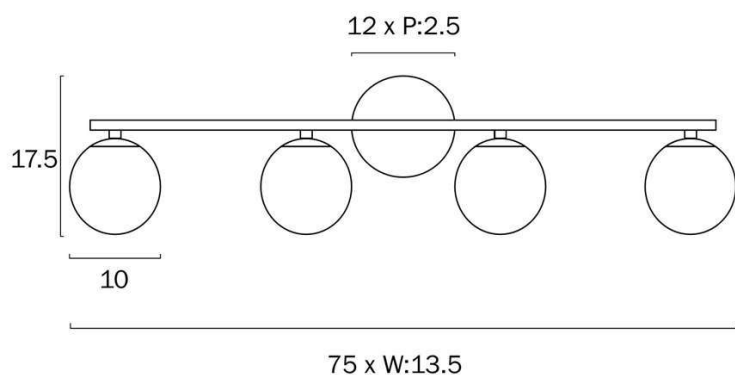

Globe Type	G9
Globe / Light Source qty	4
Globe / Light Source included	No
Dimmable	Globe Dependant
Electrical Protection	CLASS I - HIGH VOLTAGE, EARTH REQUIRED
IP rating	IP44
Lead and Plug	No
Approvals	RCM
Assembly Required	Yes
Box Contents	Basic mounting screws, Instruction
Installation Required	Yes (by Licensed Electrician only)
Care Instructions	Do not use strong liquid cleaners, Wipe clean with a dry cloth
Replacement Warranty	*3 Years

Barcode

GTIN 9329501064269

Image -dimensions

Note: Dimensions are only a guide and may vary due to manufacturing variations.

Globe Type Recommended

Label	Color Temperature	Thumbnail	GTIN
G G93W32