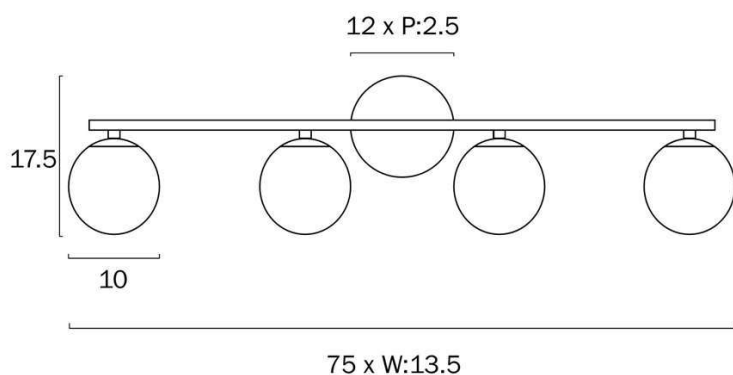

Globe Type	G9
Globe / Light Source qty	4
Globe / Light Source included	No
Dimmable	Globe Dependant
Electrical Protection	CLASS I - HIGH VOLTAGE, EARTH REQUIRED
IP rating	IP44
Lead and Plug	No
Approvals	RCM
Assembly Required	Yes
Box Contents	Basic mounting screws, Instruction
Installation Required	Yes (by Licensed Electrician only)
Care Instructions	Do not use strong liquid cleaners, Wipe clean with a dry cloth
Replacement Warranty	*3 Years

Barcode

GTIN 9329501064276

Image -dimensions

Note: Dimensions are only a guide and may vary due to manufacturing variations.

Globe Type Recommended

Label	Color Temperature	Thumbnail	GTIN
G G93W32