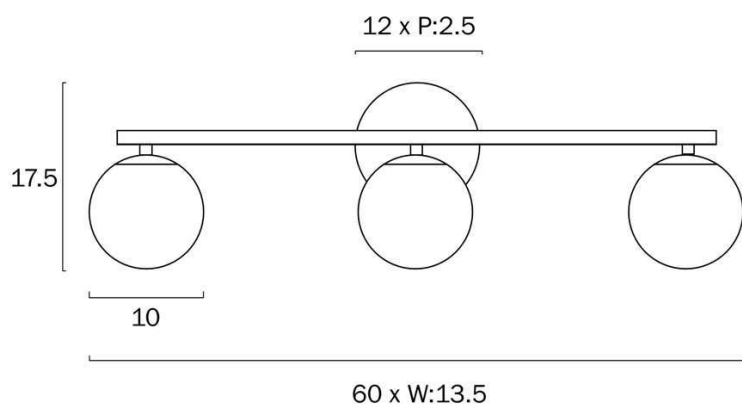

Globe Type	G9
Globe / Light Source qty	3
Globe / Light Source included	No
Dimmable	Globe Dependant
Electrical Protection	CLASS I - HIGH VOLTAGE, EARTH REQUIRED
IP rating	IP44
Lead and Plug	No
Approvals	RCM
Assembly Required	Yes
Box Contents	Basic mounting screws, Instruction
Installation Required	Yes (by Licensed Electrician only)
Care Instructions	Do not use strong liquid cleaners, Wipe clean with a dry cloth
Replacement Warranty	*3 Years

Barcode

GTIN 9329501064245

Image -dimensions

Note: Dimensions are only a guide and may vary due to manufacturing variations.

Globe Type Recommended

Label	Color Temperature	Thumbnail	GTIN
G G93W32