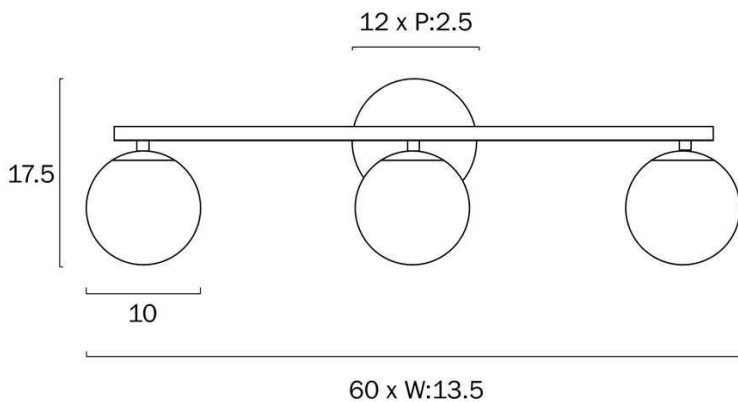

Globe Type	G9
Globe / Light Source qty	3
Globe / Light Source included	No
Dimmable	Globe Dependant
Electrical Protection	CLASS I - HIGH VOLTAGE, EARTH REQUIRED
IP rating	IP44
Lead and Plug	No
Approvals	RCM
Assembly Required	Yes
Box Contents	Basic mounting screws, Instruction
Installation Required	Yes (by Licensed Electrician only)
Care Instructions	Do not use strong liquid cleaners, Wipe clean with a dry cloth
Replacement Warranty	*3 Years

Barcode

GTIN 9329501064238

Image -dimensions

Note: Dimensions are only a guide and may vary due to manufacturing variations.

Globe Type Recommended

Label	Color Temperature	Thumbnail	GTIN
G G93W32