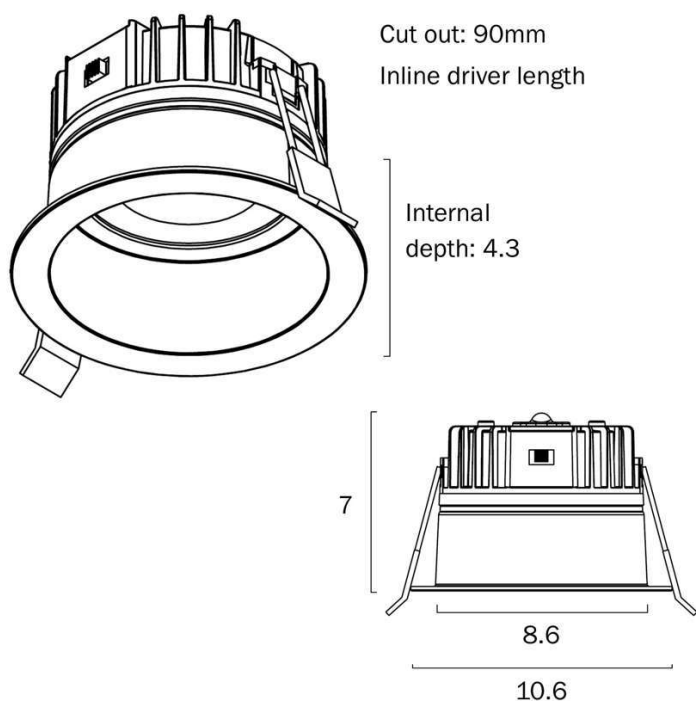

Lumens	800
Color Temperature	Warm White; Natural White; Cool White
Color Kelvin	3 CCT (3000k - 4000k - 5000k)
Color Rendering	>80
Dimmable	Yes - TRIAC
UGR	<19
Beam Angle (degree)	60
Insulation class	IC-4
IP rating	IP44
Lead and Plug	Yes
Approvals	RCM
Assembly Required	No
Box Contents	Instruction
Installation Required	Yes (by Licensed Electrician only)
Care Instructions	Do not use strong liquid cleaners, Wipe clean with a dry cloth
Replacement Warranty	*5 Years

Barcode

GTIN 9329501063781

Image -dimensions

Note: Dimensions are only a guide and may vary due to manufacturing variations.