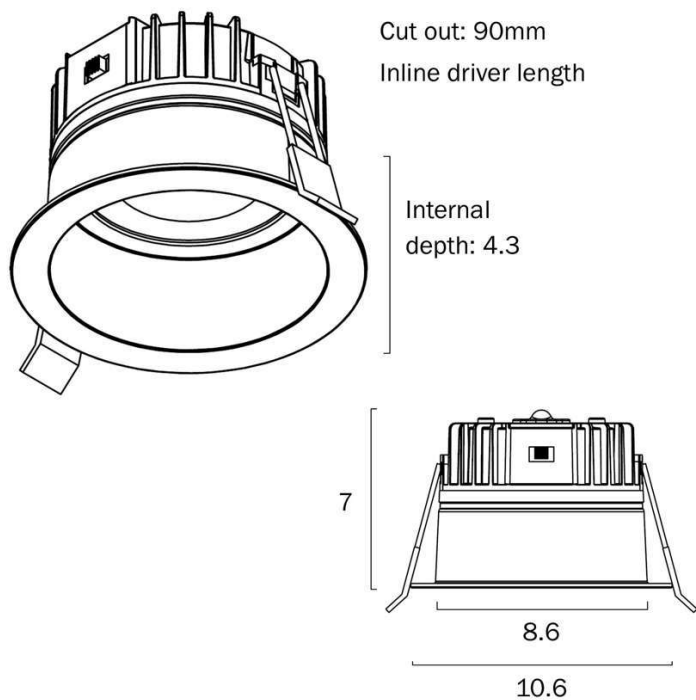

Lumens	800
Color Temperature	Warm White; Natural White; Cool White
Color Kelvin	3 CCT (3000k - 4000k - 5000k)
Color Rendering	>80
Dimmable	Yes - TRIAC
UGR	<19
Beam Angle (degree)	60
Insulation class	IC-4
IP rating	IP44
Lead and Plug	Yes
Approvals	RCM
Assembly Required	No
Box Contents	Instruction
Installation Required	Yes (by Licensed Electrician only)
Care Instructions	Do not use strong liquid cleaners, Wipe clean with a dry cloth
Replacement Warranty	*5 Years

Barcode

GTIN 9329501063774

Image -dimensions

Note: Dimensions are only a guide and may vary due to manufacturing variations.