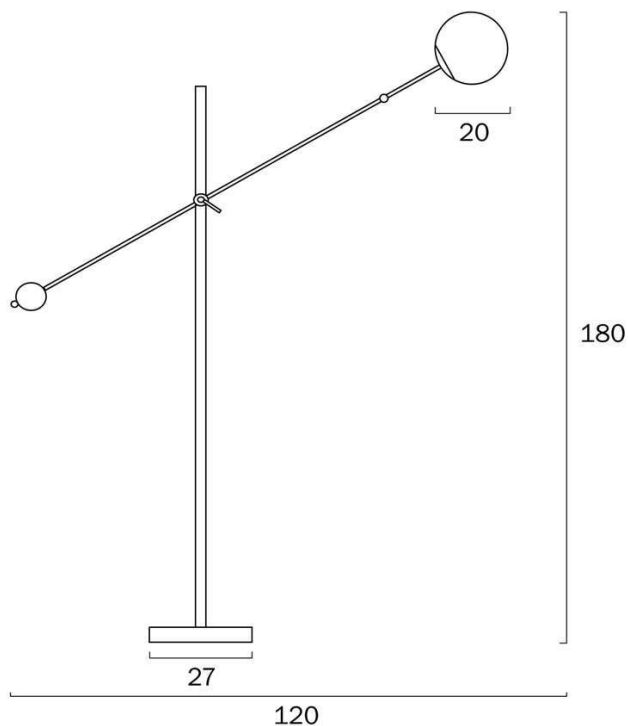

Size

Fixture Length (cm)	120.0
Fixture Width (cm)	27.0
Fixture Height (cm)	180.0
Glass Diameter	20.00
Height Adjustable?	Yes
Cable Length (cm)	200 (50+Foot Switch+150)

Specification

Voltage Input	240V
Total Wattage (max)	25
Globe Type	E27 - Fancy Round
Globe / Light Source qty	1
Globe / Light Source included	No
Dimmable	Globe Dependant
Electrical Protection	CLASS II - DOUBLE INSULATED, EARTH NOT REQUIRED
IP rating	IP20
Lead and Plug	Yes
Approvals	RCM
Assembly Required	Yes
Box Contents	Instruction
Care Instructions	Do not use strong liquid cleaners, Wipe clean with a dry cloth
Replacement Warranty	*3 Years

Barcode

GTIN 9329501061213

Image -dimensions

Note: Dimensions are only a guide and may vary due to manufacturing variations.