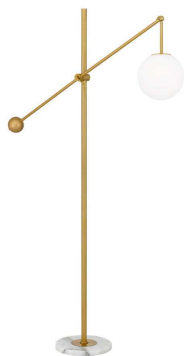

Last modification

2023-09-10

KEMI FL-GDOP 9329501061220

The Kemi floor lamp's sleek and simple design make it a perfect fit for any décor, and its vintage mid-century style adds a touch of charm to any space. The metalware is simple and angled, and is paired with a marble base for a chic and sophisticated touch. The Kemi comes in two finishes, including antique gold and satin black, so you can choose the one that best fits your décor. The mouth-blown shade adds a unique touch to the lamp and diffuses the light to create a warm and inviting atmosphere.

Overview

Family name	Kemi
Categories	Floor Lamps
This item includes	Glass
Switch	Foot Switch
Usage	Indoor Lighting
ERAC Product Registration	SAA-210304-EA

Color / Material

Fixture Color	Opal Matt, Gold, White Marble
Fixture Material	Marble, Glass, Metal
Shade Material	Glass
Base Color	Gold, White Marble
Base Material	Iron, Marble
Glass Color	Opal Matt
Cable Color	Black
Cable Material	PVC

Barcode

GTIN 9329501061220

Image -dimensions

Note: Dimensions are only a guide and may vary due to manufacturing variations.

Last modification 2023-09-10

KEMI FL-BKSM
9329501061213

The Kemi floor lamp's sleek and simple design make it a perfect fit for any décor, and its vintage mid-century style adds a touch of charm to any space. The metalware is simple and angled, and is paired with a marble base for a chic and sophisticated touch. The Kemi comes in two finishes, including antique gold and satin black, so you can choose the one that best fits your décor. The mouth-blown shade adds a unique touch to the lamp and diffuses the light to create a warm and inviting atmosphere.