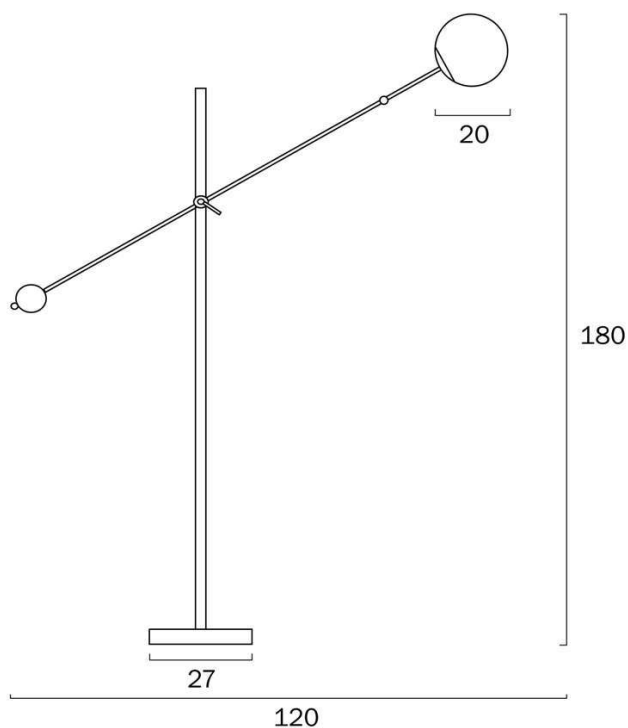

Specification

Voltage Input	240V
Total Wattage (max)	25
Globe Type	E27 - Fancy Round
Globe / Light Source qty	1
Globe / Light Source included	No
Dimmable	Globe Dependant
Electrical Protection	CLASS II - DOUBLE INSULATED, EARTH NOT REQUIRED
IP rating	IP20
Lead and Plug	Yes
Approvals	RCM
Assembly Required	Yes
Box Contents	Instruction
Care Instructions	Do not use strong liquid cleaners, Wipe clean with a dry cloth
Replacement Warranty	*3 Years

Barcode

GTIN 9329501061220

Image -dimensions

Note: Dimensions are only a guide and may vary due to manufacturing variations.