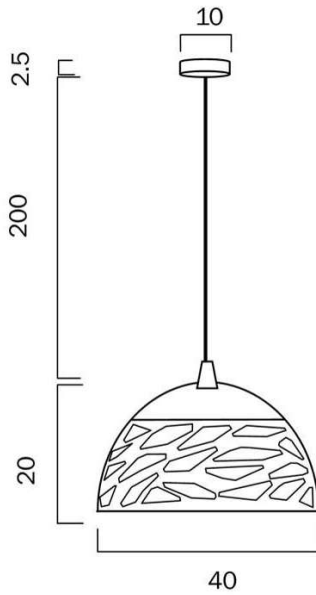

Replacement Warranty

*Clearance item 1 year warranty

Barcode

GTIN

9329501043554

Image -dimensions