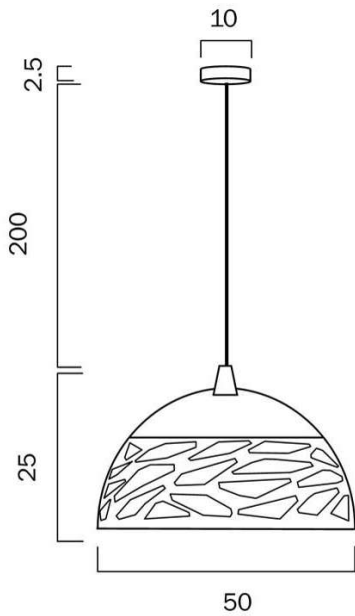

Replacement Warranty

*Clearance item 1 year warranty

Barcode

GTIN

9329501043578

Image -dimensions

All representations within this document are subject to copyright. ELECTRICAL INSTALLATIONS MUST BE PERFORMED BY A QUALIFIED ELECTRICAL CONTRACTOR AND INSTALLED IN ACCORDANCE WITH AS/NZS 3000.
NOTE : All images , descriptions and dimensions are indicative. Please check latest version of item detail on Telbix website prior to ordering or installation.