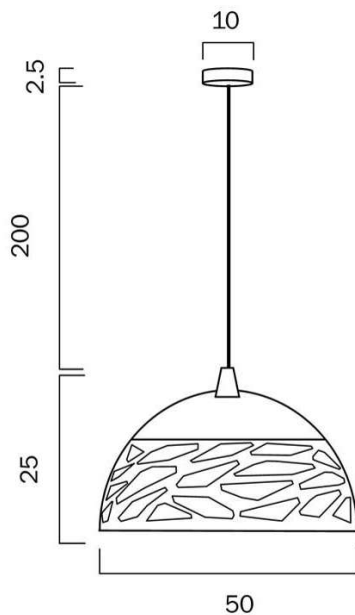

Replacement Warranty

*Clearance item 1 year warranty

Barcode

GTIN

9329501043592

Image -dimensions

All representations within this document are subject to copyright. ELECTRICAL INSTALLATIONS MUST BE PERFORMED BY A QUALIFIED ELECTRICAL CONTRACTOR AND INSTALLED IN ACCORDANCE WITH AS/NZS 3000.
NOTE : All images , descriptions and dimensions are indicative. Please check latest version of item detail on Telbix website prior to ordering or installation.