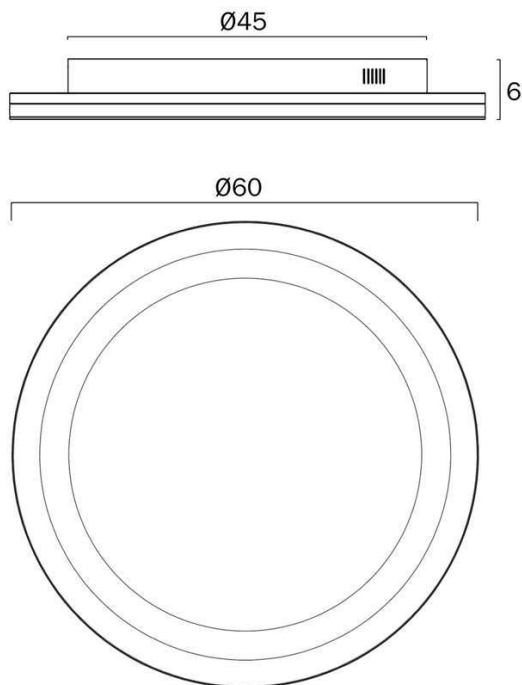

Approvals	RCM
Installation Required	Yes (by Licensed Electrician only)
Care Instructions	Do not use strong liquid cleaners, Wipe clean with a dry cloth
Replacement Warranty	*3 Years

Barcode

GTIN 9329501071403

Image -dimensions

Note: Dimensions are only a guide and may vary due to manufacturing variations.