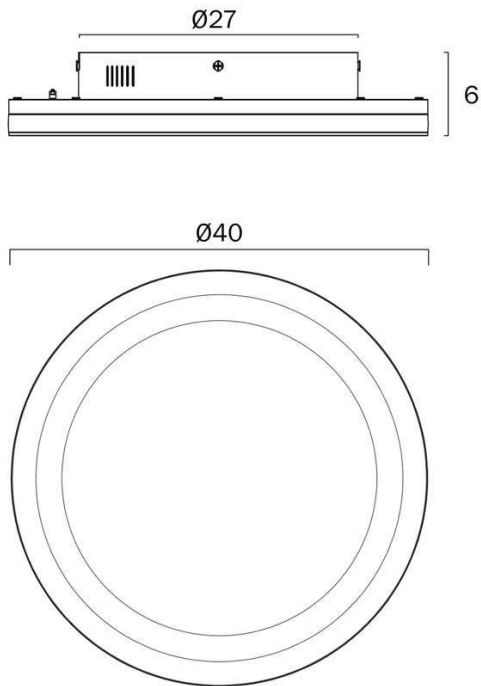

Approvals	RCM
Installation Required	Yes (by Licensed Electrician only)
Care Instructions	Do not use strong liquid cleaners, Wipe clean with a dry cloth
Replacement Warranty	*3 Years

Barcode

GTIN 9329501071397

Image -dimensions

Note: Dimensions are only a guide and may vary due to manufacturing variations.