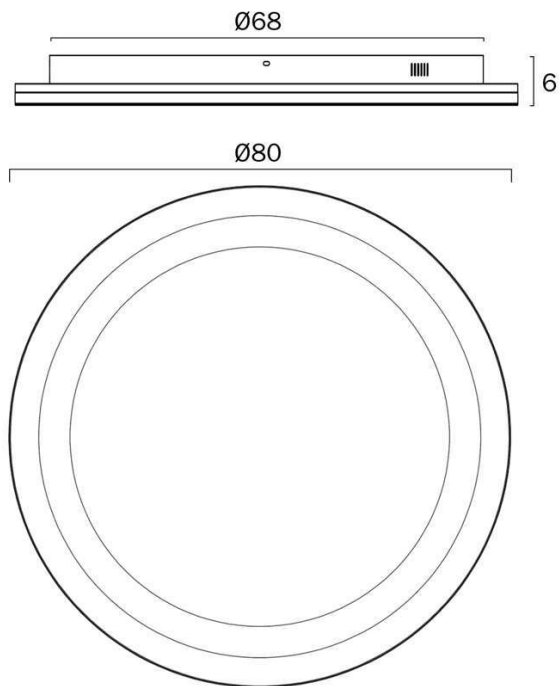

Size

Fixture Diameter (cm)	40.0
Fixture Height (cm)	6.0
Canopy Diameter (cm)	27.0

Specification

Total Wattage (max)	40
Globe Type	LED integrated SMD
Globe / Light Source included	Yes
Lumens	1520
Color Temperature	Warm White
Color Kelvin	3000k
Dimmable	Yes - TRIAC
Electrical Protection	CLASS III - LOW VOLTAGE, <54v
IP rating	IP20
Lead and Plug	No

Size

Fixture Diameter (cm)	60.0
Fixture Height (cm)	6.0
Canopy Diameter (cm)	45.0

Specification

Total Wattage (max)	60
Globe Type	LED integrated SMD
Globe / Light Source included	Yes
Lumens	2270
Color Temperature	Warm White
Color Kelvin	3000k
Dimmable	Yes - TRIAC
Electrical Protection	CLASS III - LOW VOLTAGE, <54v
IP rating	IP20
Lead and Plug	No

Size

Fixture Diameter (cm)	80.0
Fixture Height (cm)	6.0
Canopy Diameter (cm)	68.0

Specification

Total Wattage (max)	75
Globe Type	LED integrated SMD
Globe / Light Source included	Yes
Lumens	2450
Color Temperature	Warm White
Color Kelvin	3000k
Dimmable	Yes - TRIAC
Electrical Protection	CLASS III - LOW VOLTAGE, <54v
IP rating	IP20
Lead and Plug	No

Image -dimensions

Note: Dimensions are only a guide and may vary due to manufacturing variations.