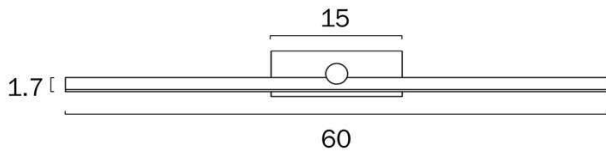

Color Temperature	Warm White; Natural White; Cool White
Color Kelvin	3 CCT (3000k - 4000k - 5000k)
Color Rendering	>83
Dimmable	No
Electrical Protection	CLASS I - HIGH VOLTAGE, EARTH REQUIRED
IP rating	IP44
Lead and Plug	No
Approvals	RCM
Installation Required	Yes (by Licensed Electrician only)
Care Instructions	Aluminium, Brass and Stainless Steel will naturally oxidised and change overtime. Exterior products require regular four (4) monthly cleaning and maintenance to ensure they do not accumulate dirt or other environmental deposits. Wipe the product with a mild detergent and warm water to remove surface deposits. Rinse with fresh water and wipe dry with a soft cloth. An extra temporary protection barrier of water displacement oil can help to maintain the surface, such as WD40, sprayed onto a soft cloth and rubbed onto the surface., Do not use strong liquid cleaners, Wipe clean with a dry cloth
Replacement Warranty	*3 Years

Barcode

GTIN 9329501067321

Image -dimensions

Note: Dimensions are only a guide and may vary due to manufacturing variations.