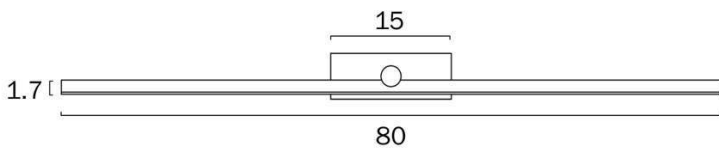

Color Temperature	Warm White; Natural White; Cool White
Color Kelvin	3 CCT (3000k - 4000k - 5000k)
Color Rendering	>83
Dimmable	No
Electrical Protection	CLASS I - HIGH VOLTAGE, EARTH REQUIRED
IP rating	IP44
Lead and Plug	No
Approvals	RCM
Installation Required	Yes (by Licensed Electrician only)
Care Instructions	Aluminium, Brass and Stainless Steel will naturally oxidised and change overtime. Exterior products require regular four (4) monthly cleaning and maintenance to ensure they do not accumulate dirt or other environmental deposits. Wipe the product with a mild detergent and warm water to remove surface deposits. Rinse with fresh water and wipe dry with a soft cloth. An extra temporary protection barrier of water displacement oil can help to maintain the surface, such as WD40, sprayed onto a soft cloth and rubbed onto the surface., Do not use strong liquid cleaners, Wipe clean with a dry cloth
Replacement Warranty	*3 Years

Barcode

GTIN 9329501067321

Image -dimensions

Note: Dimensions are only a guide and may vary due to manufacturing variations.