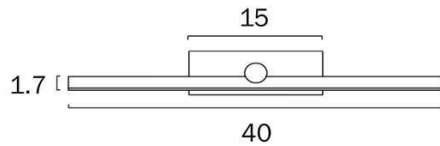

Color Temperature	Warm White; Natural White; Cool White
Color Kelvin	3 CCT (3000k - 4000k - 5000k)
Color Rendering	>83
Dimmable	No
Electrical Protection	CLASS I - HIGH VOLTAGE, EARTH REQUIRED
IP rating	IP44
Lead and Plug	No
Approvals	RCM
Installation Required	Yes (by Licensed Electrician only)
Care Instructions	Aluminium, Brass and Stainless Steel will naturally oxidised and change overtime. Exterior products require regular four (4) monthly cleaning and maintenance to ensure they do not accumulate dirt or other environmental deposits. Wipe the product with a mild detergent and warm water to remove surface deposits. Rinse with fresh water and wipe dry with a soft cloth. An extra temporary protection barrier of water displacement oil can help to maintain the surface, such as WD40, sprayed onto a soft cloth and rubbed onto the surface., Do not use strong liquid cleaners, Wipe clean with a dry cloth
Replacement Warranty	*3 Years

Barcode

GTIN 9329501067321

Image -dimensions

Note: Dimensions are only a guide and may vary due to manufacturing variations.