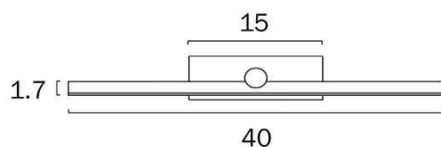

Color Temperature	Warm White; Natural White; Cool White
Color Kelvin	3 CCT (3000k - 4000k - 5000k)
Color Rendering	>83
Dimmable	No
Electrical Protection	CLASS I - HIGH VOLTAGE, EARTH REQUIRED
IP rating	IP44
Lead and Plug	No
Approvals	RCM
Installation Required	Yes (by Licensed Electrician only)
Care Instructions	Aluminium, Brass and Stainless Steel will naturally oxidised and change overtime. Exterior products require regular four (4) monthly cleaning and maintenance to ensure they do not accumulate dirt or other environmental deposits. Wipe the product with a mild detergent and warm water to remove surface deposits. Rinse with fresh water and wipe dry with a soft cloth. An extra temporary protection barrier of water displacement oil can help to maintain the surface, such as WD40, sprayed onto a soft cloth and rubbed onto the surface., Do not use strong liquid cleaners, Wipe clean with a dry cloth
Replacement Warranty	*3 Years

Barcode

GTIN 9329501067338

Image -dimensions

Note: Dimensions are only a guide and may vary due to manufacturing variations.