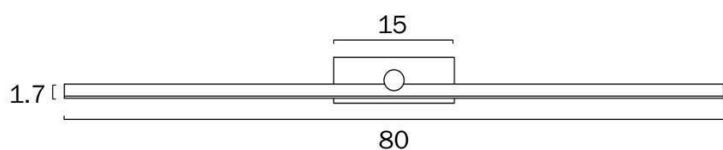

Color Temperature	Warm White; Natural White; Cool White
Color Kelvin	3 CCT (3000k - 4000k - 5000k)
Color Rendering	>83
Dimmable	No
Electrical Protection	CLASS I - HIGH VOLTAGE, EARTH REQUIRED
IP rating	IP44
Lead and Plug	No
Approvals	RCM
Installation Required	Yes (by Licensed Electrician only)
Care Instructions	Aluminium, Brass and Stainless Steel will naturally oxidised and change overtime. Exterior products require regular four (4) monthly cleaning and maintenance to ensure they do not accumulate dirt or other environmental deposits. Wipe the product with a mild detergent and warm water to remove surface deposits. Rinse with fresh water and wipe dry with a soft cloth. An extra temporary protection barrier of water displacement oil can help to maintain the surface, such as WD40, sprayed onto a soft cloth and rubbed onto the surface., Do not use strong liquid cleaners, Wipe clean with a dry cloth
Replacement Warranty	*3 Years

Barcode

GTIN 9329501067338

Image -dimensions

Note: Dimensions are only a guide and may vary due to manufacturing variations.