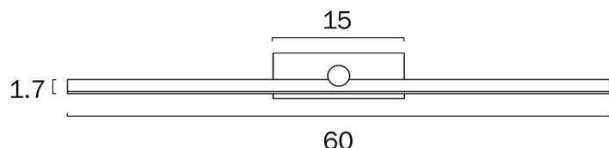

Color Temperature	Warm White; Natural White; Cool White
Color Kelvin	3 CCT (3000k - 4000k - 5000k)
Color Rendering	>83
Dimmable	No
Electrical Protection	CLASS I - HIGH VOLTAGE, EARTH REQUIRED
IP rating	IP44
Lead and Plug	No
Approvals	RCM
Installation Required	Yes (by Licensed Electrician only)
Care Instructions	Aluminium, Brass and Stainless Steel will naturally oxidised and change overtime. Exterior products require regular four (4) monthly cleaning and maintenance to ensure they do not accumulate dirt or other environmental deposits. Wipe the product with a mild detergent and warm water to remove surface deposits. Rinse with fresh water and wipe dry with a soft cloth. An extra temporary protection barrier of water displacement oil can help to maintain the surface, such as WD40, sprayed onto a soft cloth and rubbed onto the surface., Do not use strong liquid cleaners, Wipe clean with a dry cloth
Replacement Warranty	*3 Years

Barcode

GTIN 9329501067338

Image -dimensions

Note: Dimensions are only a guide and may vary due to manufacturing variations.