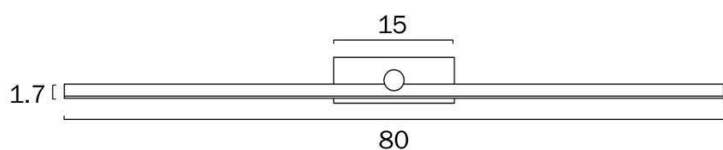

Color Temperature	Warm White; Natural White; Cool White
Color Kelvin	3 CCT (3000k - 4000k - 5000k)
Color Rendering	>83
Dimmable	No
Electrical Protection	CLASS I - HIGH VOLTAGE, EARTH REQUIRED
IP rating	IP44
Lead and Plug	No
Approvals	RCM
Installation Required	Yes (by Licensed Electrician only)
Care Instructions	Aluminium, Brass and Stainless Steel will naturally oxidised and change overtime. Exterior products require regular four (4) monthly cleaning and maintenance to ensure they do not accumulate dirt or other environmental deposits. Wipe the product with a mild detergent and warm water to remove surface deposits. Rinse with fresh water and wipe dry with a soft cloth. An extra temporary protection barrier of water displacement oil can help to maintain the surface, such as WD40, sprayed onto a soft cloth and rubbed onto the surface., Do not use strong liquid cleaners, Wipe clean with a dry cloth
Replacement Warranty	*3 Years

Barcode

GTIN 9329501067291

Image -dimensions

Note: Dimensions are only a guide and may vary due to manufacturing variations.