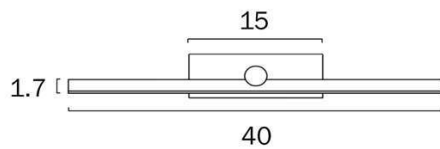

Color Temperature	Warm White; Natural White; Cool White
Color Kelvin	3 CCT (3000k - 4000k - 5000k)
Color Rendering	>83
Dimmable	No
Electrical Protection	CLASS I - HIGH VOLTAGE, EARTH REQUIRED
IP rating	IP44
Lead and Plug	No
Approvals	RCM
Installation Required	Yes (by Licensed Electrician only)
Care Instructions	Aluminium, Brass and Stainless Steel will naturally oxidised and change overtime. Exterior products require regular four (4) monthly cleaning and maintenance to ensure they do not accumulate dirt or other environmental deposits. Wipe the product with a mild detergent and warm water to remove surface deposits. Rinse with fresh water and wipe dry with a soft cloth. An extra temporary protection barrier of water displacement oil can help to maintain the surface, such as WD40, sprayed onto a soft cloth and rubbed onto the surface., Do not use strong liquid cleaners, Wipe clean with a dry cloth
Replacement Warranty	*3 Years

Barcode

GTIN 9329501067314

Image -dimensions

Note: Dimensions are only a guide and may vary due to manufacturing variations.