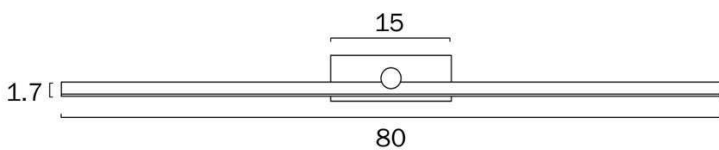

Color Temperature	Warm White; Natural White; Cool White
Color Kelvin	3 CCT (3000k - 4000k - 5000k)
Color Rendering	>83
Dimmable	No
Electrical Protection	CLASS I - HIGH VOLTAGE, EARTH REQUIRED
IP rating	IP44
Lead and Plug	No
Approvals	RCM
Installation Required	Yes (by Licensed Electrician only)
Care Instructions	Aluminium, Brass and Stainless Steel will naturally oxidised and change overtime. Exterior products require regular four (4) monthly cleaning and maintenance to ensure they do not accumulate dirt or other environmental deposits. Wipe the product with a mild detergent and warm water to remove surface deposits. Rinse with fresh water and wipe dry with a soft cloth. An extra temporary protection barrier of water displacement oil can help to maintain the surface, such as WD40, sprayed onto a soft cloth and rubbed onto the surface., Do not use strong liquid cleaners, Wipe clean with a dry cloth
Replacement Warranty	*3 Years

Barcode

GTIN 9329501067314

Image -dimensions

Note: Dimensions are only a guide and may vary due to manufacturing variations.