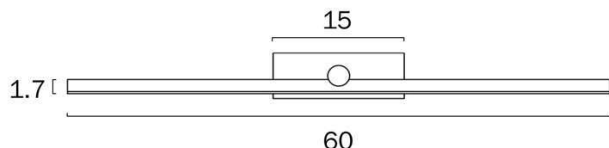

Color Temperature	Warm White; Natural White; Cool White
Color Kelvin	3 CCT (3000k - 4000k - 5000k)
Color Rendering	>83
Dimmable	No
Electrical Protection	CLASS I - HIGH VOLTAGE, EARTH REQUIRED
IP rating	IP44
Lead and Plug	No
Approvals	RCM
Installation Required	Yes (by Licensed Electrician only)
Care Instructions	Aluminium, Brass and Stainless Steel will naturally oxidised and change overtime. Exterior products require regular four (4) monthly cleaning and maintenance to ensure they do not accumulate dirt or other environmental deposits. Wipe the product with a mild detergent and warm water to remove surface deposits. Rinse with fresh water and wipe dry with a soft cloth. An extra temporary protection barrier of water displacement oil can help to maintain the surface, such as WD40, sprayed onto a soft cloth and rubbed onto the surface., Do not use strong liquid cleaners, Wipe clean with a dry cloth
Replacement Warranty	*3 Years

Barcode

GTIN 9329501067291

Image -dimensions

Note: Dimensions are only a guide and may vary due to manufacturing variations.