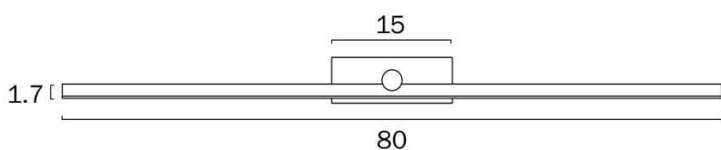

Color Temperature	Warm White; Natural White; Cool White
Color Kelvin	3 CCT (3000k - 4000k - 5000k)
Color Rendering	>83
Dimmable	No
Electrical Protection	CLASS I - HIGH VOLTAGE, EARTH REQUIRED
IP rating	IP44
Lead and Plug	No
Approvals	RCM
Installation Required	Yes (by Licensed Electrician only)
Care Instructions	Aluminium, Brass and Stainless Steel will naturally oxidised and change overtime. Exterior products require regular four (4) monthly cleaning and maintenance to ensure they do not accumulate dirt or other environmental deposits. Wipe the product with a mild detergent and warm water to remove surface deposits. Rinse with fresh water and wipe dry with a soft cloth. An extra temporary protection barrier of water displacement oil can help to maintain the surface, such as WD40, sprayed onto a soft cloth and rubbed onto the surface., Do not use strong liquid cleaners, Wipe clean with a dry cloth
Replacement Warranty	*3 Years

Barcode

GTIN 9329501067291

Image -dimensions

Note: Dimensions are only a guide and may vary due to manufacturing variations.