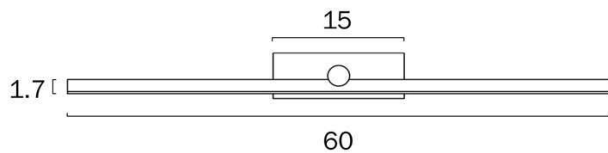

Color Temperature	Warm White; Natural White; Cool White
Color Kelvin	3 CCT (3000k - 4000k - 5000k)
Color Rendering	>83
Dimmable	No
Electrical Protection	CLASS I - HIGH VOLTAGE, EARTH REQUIRED
IP rating	IP44
Lead and Plug	No
Approvals	RCM
Installation Required	Yes (by Licensed Electrician only)
Care Instructions	Aluminium, Brass and Stainless Steel will naturally oxidised and change overtime. Exterior products require regular four (4) monthly cleaning and maintenance to ensure they do not accumulate dirt or other environmental deposits. Wipe the product with a mild detergent and warm water to remove surface deposits. Rinse with fresh water and wipe dry with a soft cloth. An extra temporary protection barrier of water displacement oil can help to maintain the surface, such as WD40, sprayed onto a soft cloth and rubbed onto the surface., Do not use strong liquid cleaners, Wipe clean with a dry cloth
Replacement Warranty	*3 Years

Barcode

GTIN 9329501067314

Image -dimensions

Note: Dimensions are only a guide and may vary due to manufacturing variations.