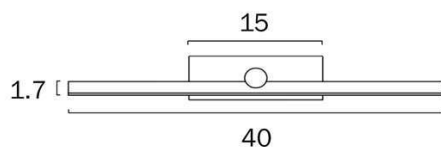

Color Temperature	Warm White; Natural White; Cool White
Color Kelvin	3 CCT (3000k - 4000k - 5000k)
Color Rendering	>83
Dimmable	No
Electrical Protection	CLASS I - HIGH VOLTAGE, EARTH REQUIRED
IP rating	IP44
Lead and Plug	No
Approvals	RCM
Installation Required	Yes (by Licensed Electrician only)
Care Instructions	Aluminium, Brass and Stainless Steel will naturally oxidised and change overtime. Exterior products require regular four (4) monthly cleaning and maintenance to ensure they do not accumulate dirt or other environmental deposits. Wipe the product with a mild detergent and warm water to remove surface deposits. Rinse with fresh water and wipe dry with a soft cloth. An extra temporary protection barrier of water displacement oil can help to maintain the surface, such as WD40, sprayed onto a soft cloth and rubbed onto the surface., Do not use strong liquid cleaners, Wipe clean with a dry cloth
Replacement Warranty	*3 Years

Barcode

GTIN 9329501067291

Image -dimensions

Note: Dimensions are only a guide and may vary due to manufacturing variations.