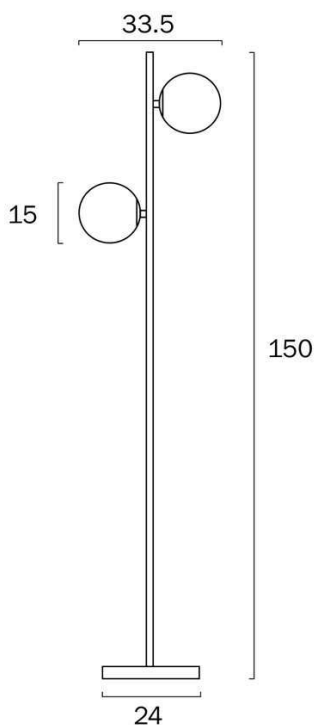

### Size

<b>Fixture Length (cm)</b>	33.5
<b>Fixture Width (cm)</b>	24.0
<b>Fixture Height (cm)</b>	150.0
<b>Base Diameter (cm)</b>	24.0
<b>Base Height (cm)</b>	150.0
<b>Glass Diameter</b>	15.00
<b>Height Adjustable?</b>	No
<b>Cable Length (cm)</b>	200 (50+Foot Switch+150)

## Image -dimensions

Note: Dimensions are only a guide and may vary due to manufacturing variations.

Last modification

2023-09-09

## Image -dimensions

Note: Dimensions are only a guide and may vary due to manufacturing variations.