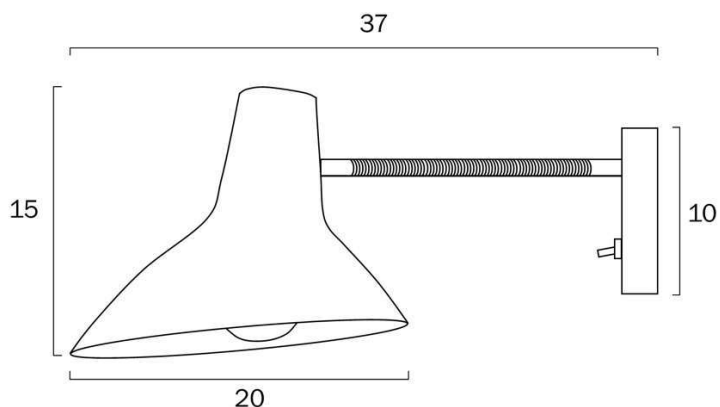

Globe / Light Source qty	1
Globe / Light Source included	No
Electrical Protection	CLASS I - HIGH VOLTAGE, EARTH REQUIRED
IP rating	IP20
Approvals	RCM
Assembly Required	No
Box Contents	Basic mounting screws, Instruction
Installation Required	Yes (by Licensed Electrician only)
Care Instructions	Do not use strong liquid cleaners, Wipe clean with a dry cloth
Replacement Warranty	*3 Years

Barcode

GTIN 9329501062487

Image -dimensions

Note: Dimensions are only a guide and may vary due to manufacturing variations.