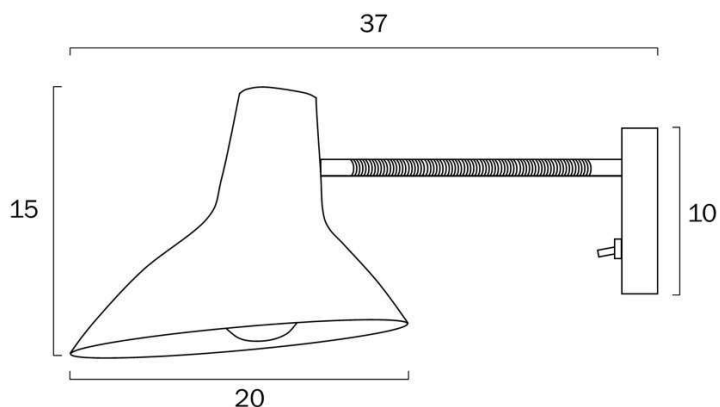

Globe / Light Source qty	1
Globe / Light Source included	No
Electrical Protection	CLASS I - HIGH VOLTAGE, EARTH REQUIRED
IP rating	IP20
Approvals	RCM
Assembly Required	No
Box Contents	Basic mounting screws, Instruction
Installation Required	Yes (by Licensed Electrician only)
Care Instructions	Do not use strong liquid cleaners, Wipe clean with a dry cloth
Replacement Warranty	*3 Years

Barcode

GTIN 9329501062494

Image -dimensions

Note: Dimensions are only a guide and may vary due to manufacturing variations.