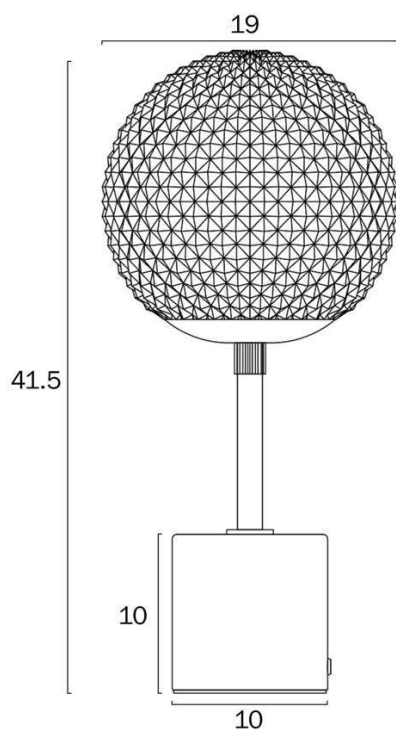

Globe Type	E27
Globe / Light Source qty	1
Globe / Light Source included	No
Electrical Protection	CLASS II - DOUBLE INSULATED, EARTH NOT REQUIRED
IP rating	IP20
Lead and Plug	Yes
Approvals	RCM
Care Instructions	Do not use strong liquid cleaners, Wipe clean with a dry cloth
Replacement Warranty	*3 Years

Barcode

GTIN 9329501067741

Image -dimensions

Note: Dimensions are only a guide and may vary due to manufacturing variations.