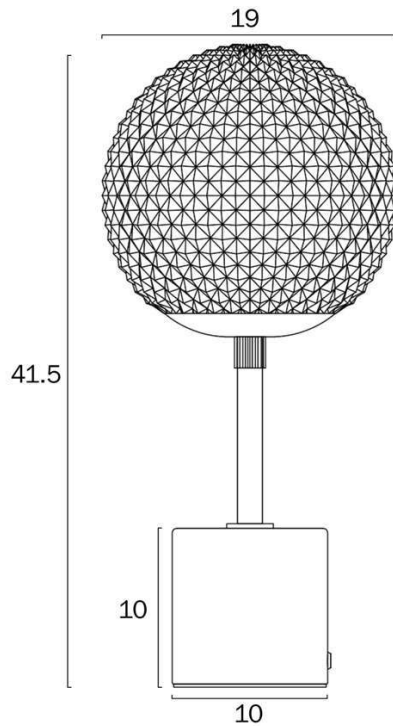

Total Wattage (max)	25
Globe Type	E27
Globe / Light Source qty	1
Globe / Light Source included	No
Electrical Protection	CLASS II - DOUBLE INSULATED, EARTH NOT REQUIRED
IP rating	IP20
Lead and Plug	Yes
Approvals	RCM
Care Instructions	Do not use strong liquid cleaners, Wipe clean with a dry cloth
Replacement Warranty	*3 Years

Barcode

GTIN 9329501067727

Image -dimensions

Note: Dimensions are only a guide and may vary due to manufacturing variations.