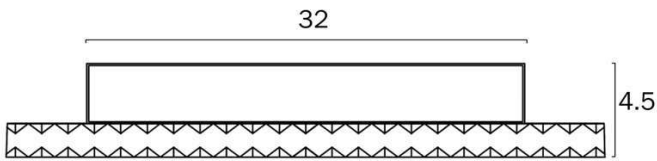

Lead and Plug	No
Approvals	RCM
Assembly Required	No
Installation Required	Yes (by Licensed Electrician only)
Care Instructions	Do not use strong liquid cleaners, Wipe clean with a dry cloth
Replacement Warranty	*3 Years

Barcode

GTIN 9329501067444

Image -dimensions

Note: Dimensions are only a guide and may vary due to manufacturing variations.