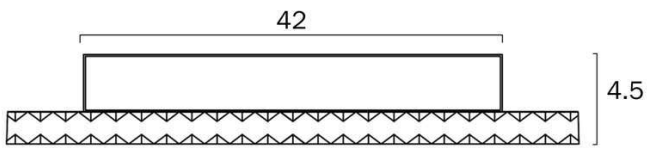

Lead and Plug	No
Approvals	RCM
Installation Required	Yes (by Licensed Electrician only)
Care Instructions	Do not use strong liquid cleaners, Wipe clean with a dry cloth
Replacement Warranty	*3 Years

Barcode

GTIN 9329501067451

Image -dimensions

Note: Dimensions are only a guide and may vary due to manufacturing variations.