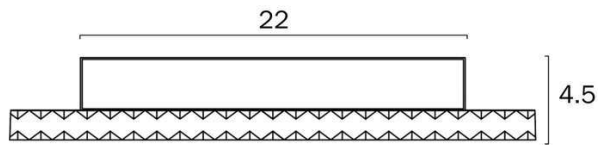

Lead and Plug	No
Approvals	RCM
Assembly Required	No
Installation Required	Yes (by Licensed Electrician only)
Care Instructions	Do not use strong liquid cleaners, Wipe clean with a dry cloth
Replacement Warranty	*3 Years

Barcode

GTIN 9329501067437

Image -dimensions

Note: Dimensions are only a guide and may vary due to manufacturing variations.