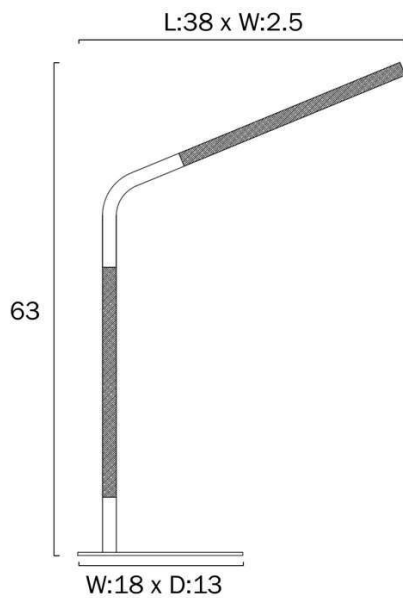

Globe Type	LED integrated SMD
Globe / Light Source included	Yes
Lumens	400
Color Temperature	Warm White
Color Kelvin	3000k
Color Rendering	>80
Dimmable	No
Electrical Protection	CLASS II - DOUBLE INSULATED, EARTH NOT REQUIRED
IP rating	IP20
Lead and Plug	Yes
Approvals	RCM
Care Instructions	Do not use strong liquid cleaners, Wipe clean with a dry cloth
Replacement Warranty	*3 Years

Barcode

GTIN 9329501070871

Image -dimensions

Note: Dimensions are only a guide and may vary due to manufacturing variations.