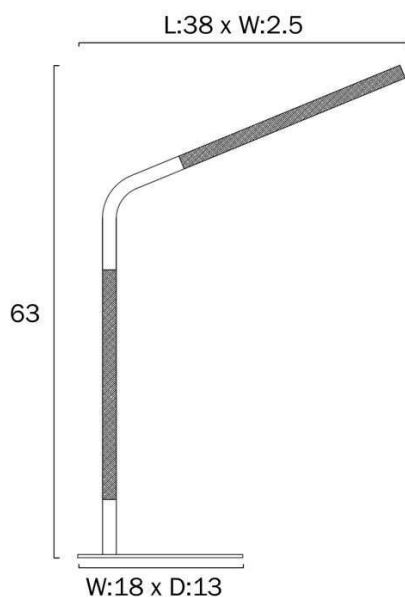

Size

Fixture Length (cm)	38.0
Fixture Width (cm)	2.5
Fixture Height (cm)	63.0
Base Length (cm)	13.0
Base Width (cm)	18.0
Height Adjustable?	Yes
Cable Length (cm)	180 (30+Inline Switch+150)

Specification

Voltage Input	240V
Total Wattage (max)	7

All representations within this document are subject to copyright. ELECTRICAL INSTALLATIONS MUST BE PERFORMED BY A QUALIFIED ELECTRICAL CONTRACTOR AND INSTALLED IN ACCORDANCE WITH AS/NZS 3000.
NOTE : All images , descriptions and dimensions are indicative. Please check latest version of item detail on Telbix website prior to ordering or installation.

Barcode

GTIN 9329501070901

Image -dimensions

Note: Dimensions are only a guide and may vary due to manufacturing variations.