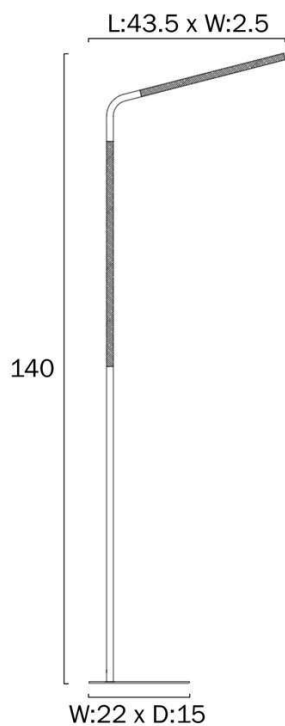

Size

Fixture Length (cm)	43.5
Fixture Width (cm)	2.5
Fixture Height (cm)	140.0
Base Length (cm)	15.0
Base Width (cm)	22.0
Height Adjustable?	Yes
Cable Length (cm)	200 (50+Foot Switch+150)

Specification

Voltage Input	240V
Total Wattage (max)	10
Globe Type	LED integrated SMD

Size

Fixture Length (cm)	43.5
Fixture Width (cm)	2.5
Fixture Height (cm)	140.0
Base Length (cm)	15.0
Base Width (cm)	22.0
Height Adjustable?	Yes
Cable Length (cm)	200 (50+Foot Switch+150)

Specification

Voltage Input	240V
Total Wattage (max)	10

Barcode

GTIN 9329501070918

Image -dimensions

Note: Dimensions are only a guide and may vary due to manufacturing variations.