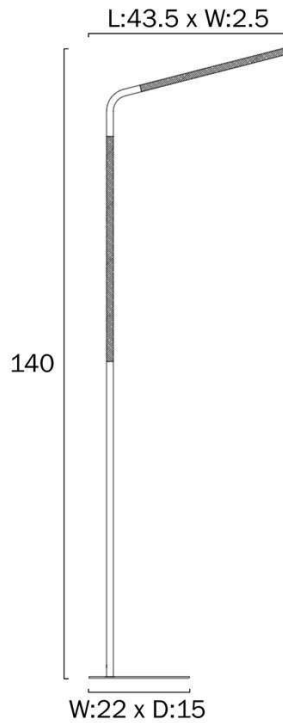

Globe / Light Source included	Yes
Lumens	990
Color Temperature	Warm White
Color Kelvin	3000k
Color Rendering	>80
Dimmable	No
Electrical Protection	CLASS II - DOUBLE INSULATED, EARTH NOT REQUIRED
IP rating	IP20
Lead and Plug	Yes
Approvals	RCM
Care Instructions	Do not use strong liquid cleaners, Wipe clean with a dry cloth
Replacement Warranty	*3 Years

Barcode

GTIN 9329501070895

Image -dimensions

Note: Dimensions are only a guide and may vary due to manufacturing variations.