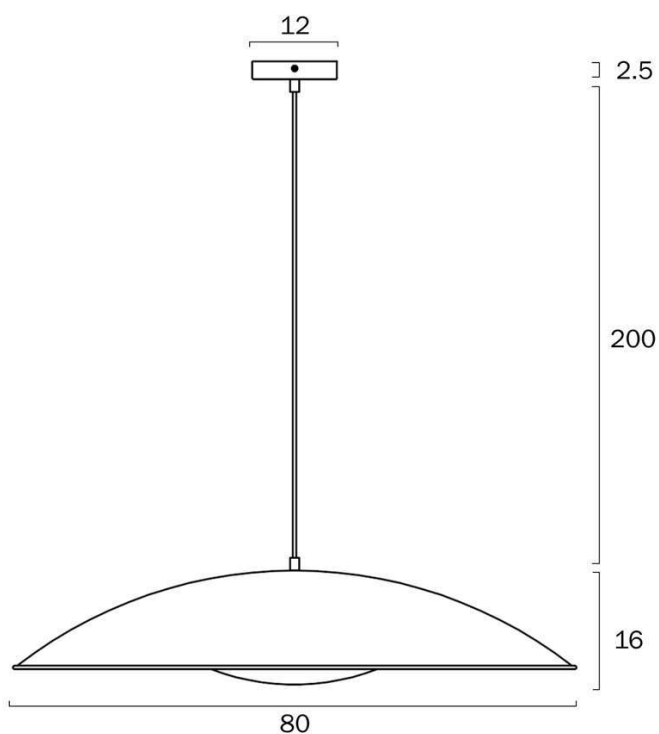

Dimmable	Globe Dependant
Electrical Protection	CLASS I - HIGH VOLTAGE, EARTH REQUIRED
IP rating	IP20
Lead and Plug	No
Approvals	RCM
Assembly Required	No
Installation Required	Yes (by Licensed Electrician only)
Care Instructions	Do not use strong liquid cleaners, Wipe clean with a dry cloth
Replacement Warranty	*3 Years

Barcode

GTIN 9329501070017

Image -dimensions

Note: Dimensions are only a guide and may vary due to manufacturing variations.