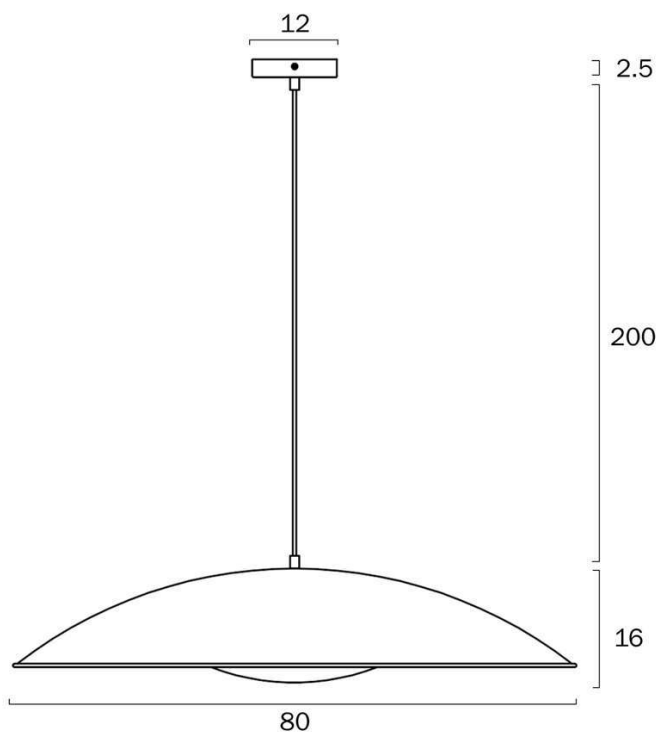

Dimmable	Globe Dependant
Electrical Protection	CLASS I - HIGH VOLTAGE, EARTH REQUIRED
IP rating	IP20
Lead and Plug	No
Approvals	RCM
Assembly Required	No
Installation Required	Yes (by Licensed Electrician only)
Care Instructions	Do not use strong liquid cleaners, Wipe clean with a dry cloth
Replacement Warranty	*3 Years

Barcode

GTIN 9329501070000

Image -dimensions

Note: Dimensions are only a guide and may vary due to manufacturing variations.