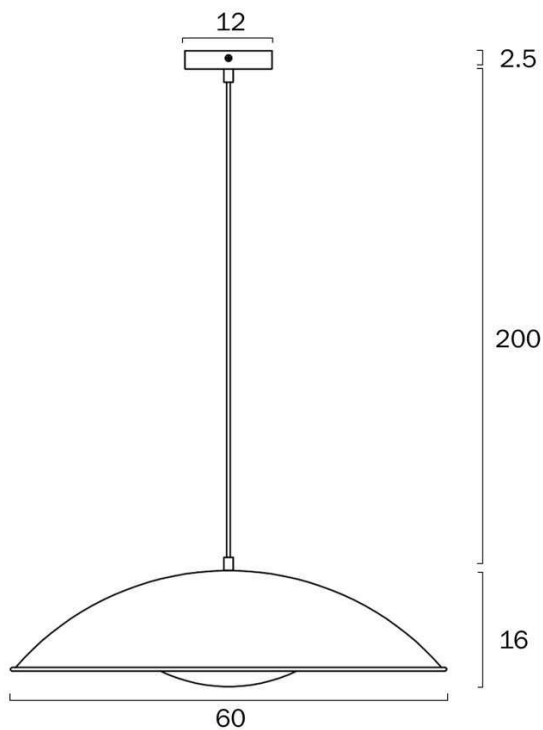

Dimmable	Globe Dependant
Electrical Protection	CLASS I - HIGH VOLTAGE, EARTH REQUIRED
IP rating	IP20
Lead and Plug	No
Approvals	RCM
Assembly Required	No
Installation Required	Yes (by Licensed Electrician only)
Care Instructions	Do not use strong liquid cleaners, Wipe clean with a dry cloth
Replacement Warranty	*3 Years

Barcode

GTIN 9329501069981

Image -dimensions

Note: Dimensions are only a guide and may vary due to manufacturing variations.