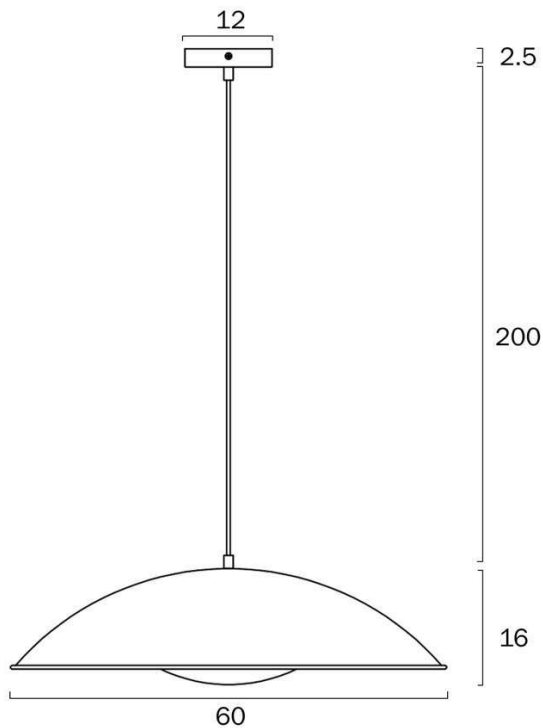

Dimmable	Globe Dependant
Electrical Protection	CLASS I - HIGH VOLTAGE, EARTH REQUIRED
IP rating	IP20
Lead and Plug	No
Approvals	RCM
Assembly Required	No
Installation Required	Yes (by Licensed Electrician only)
Care Instructions	Do not use strong liquid cleaners, Wipe clean with a dry cloth
Replacement Warranty	*3 Years

Barcode

GTIN 9329501069998

Image -dimensions

Note: Dimensions are only a guide and may vary due to manufacturing variations.