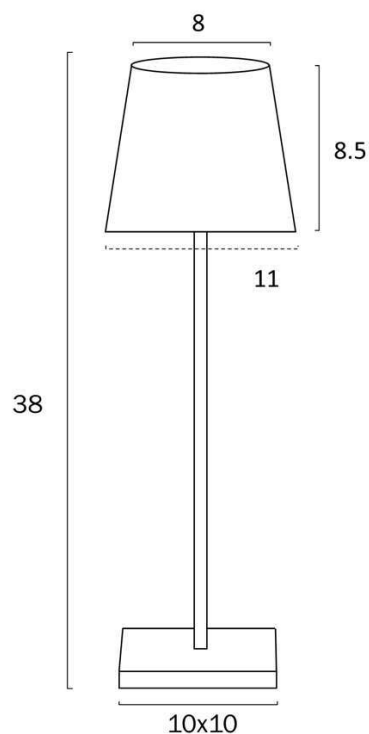

Lumens	300
Color Temperature	Warm White
Color Kelvin	3000k
Battery Capacity (mA)	2x2000 (6-24 hour capacity)
Dimmable	Touch
Electrical Protection	CLASS III - LOW VOLTAGE, <54v
IP rating	IP54
USB Port	Yes
Approvals	RCM
Assembly Required	No
Box Contents	Instruction
Care Instructions	Do not use strong liquid cleaners, Wipe clean with a dry cloth
Replacement Warranty	*2 Years

Barcode

GTIN 9329501067826

Image -dimensions

Note: Dimensions are only a guide and may vary due to manufacturing variations.