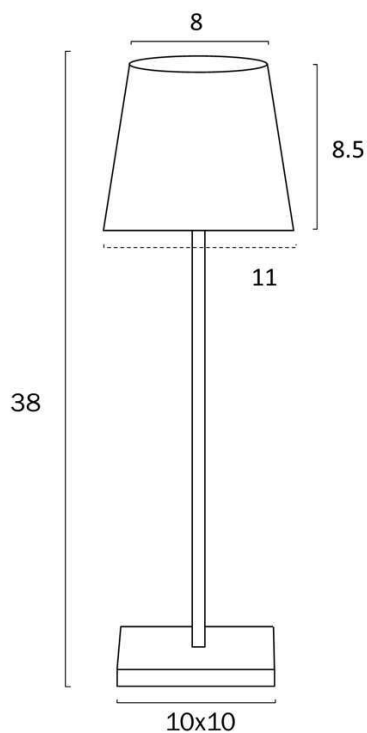

Color Temperature	Warm White
Color Kelvin	3000k
Battery Capacity (mA)	2x2000 (6-24 hour capacity)
Dimmable	Touch
Electrical Protection	CLASS III - LOW VOLTAGE, <54v
IP rating	IP54
USB Port	Yes
Approvals	RCM
Assembly Required	No
Box Contents	Instruction
Care Instructions	Do not use strong liquid cleaners, Wipe clean with a dry cloth
Replacement Warranty	*2 Years

Barcode

GTIN 9329501067802

Image -dimensions

Note: Dimensions are only a guide and may vary due to manufacturing variations.