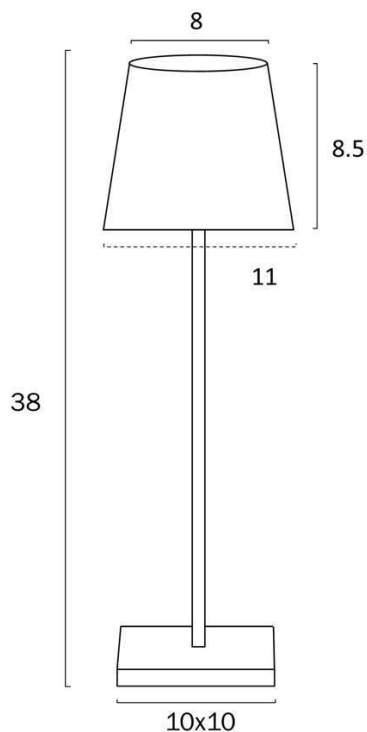

Lumens	300
Color Temperature	Warm White
Color Kelvin	3000k
Battery Capacity (mA)	2x2000 (6-24 hour capacity)
Dimmable	Touch
Electrical Protection	CLASS III - LOW VOLTAGE, <54v
IP rating	IP54
USB Port	Yes
Approvals	RCM
Assembly Required	No
Box Contents	Instruction
Care Instructions	Do not use strong liquid cleaners, Wipe clean with a dry cloth
Replacement Warranty	*2 Years

Barcode

GTIN 9329501067833

Image -dimensions

Note: Dimensions are only a guide and may vary due to manufacturing variations.