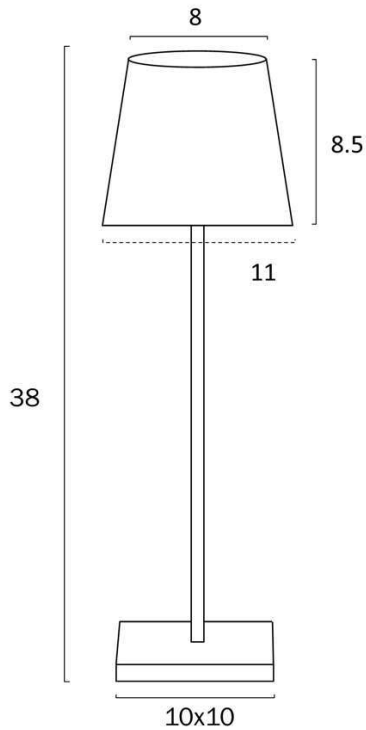

Color Temperature	Warm White
Color Kelvin	3000k
Battery Capacity (mA)	2x2000 (6-24 hour capacity)
Dimmable	Touch
Electrical Protection	CLASS III - LOW VOLTAGE, <54v
IP rating	IP54
USB Port	Yes
Approvals	RCM
Assembly Required	No
Box Contents	Instruction
Care Instructions	Do not use strong liquid cleaners, Wipe clean with a dry cloth
Replacement Warranty	*2 Years

Barcode

GTIN 9329501067796

Image -dimensions

Note: Dimensions are only a guide and may vary due to manufacturing variations.