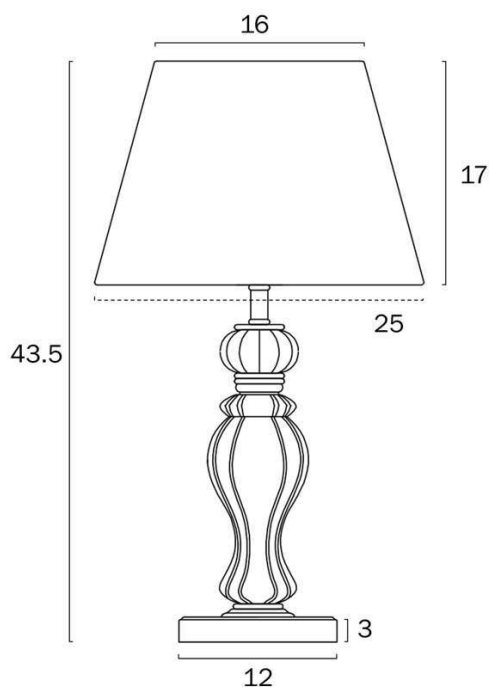

Specification

Voltage Input	240V
Total Wattage (max)	25
Globe Type	E27
Globe / Light Source qty	1
Globe / Light Source included	No
Dimmable	Globe Dependant
Electrical Protection	CLASS II - DOUBLE INSULATED, EARTH NOT REQUIRED
IP rating	IP20
Lead and Plug	Yes
Approvals	RCM
Assembly Required	Yes
Care Instructions	Do not use strong liquid cleaners, Wipe clean with a dry cloth
Replacement Warranty	*3 Years

Barcode

GTIN 9329501068168

Image -dimensions

Note: Dimensions are only a guide and may vary due to manufacturing variations.