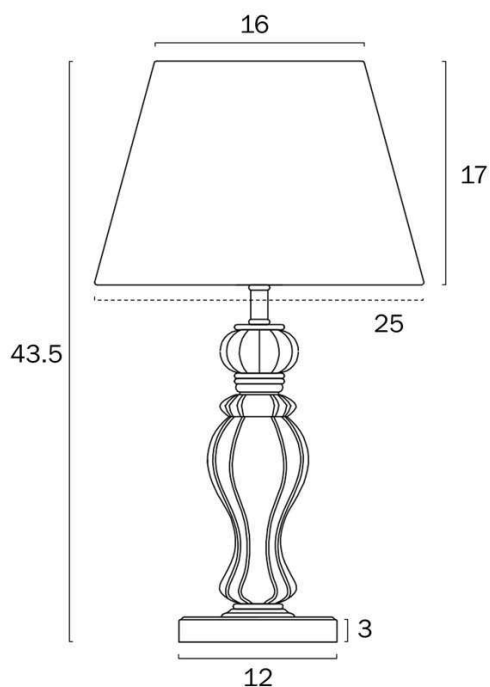

Specification

Voltage Input	240V
Total Wattage (max)	25
Globe Type	E27
Globe / Light Source qty	1
Globe / Light Source included	No
Dimmable	Globe Dependant
Electrical Protection	CLASS II - DOUBLE INSULATED, EARTH NOT REQUIRED
IP rating	IP20
Lead and Plug	Yes
Approvals	RCM
Assembly Required	Yes
Care Instructions	Do not use strong liquid cleaners, Wipe clean with a dry cloth
Replacement Warranty	*3 Years

Barcode

GTIN 9329501068175

Image -dimensions

Note: Dimensions are only a guide and may vary due to manufacturing variations.