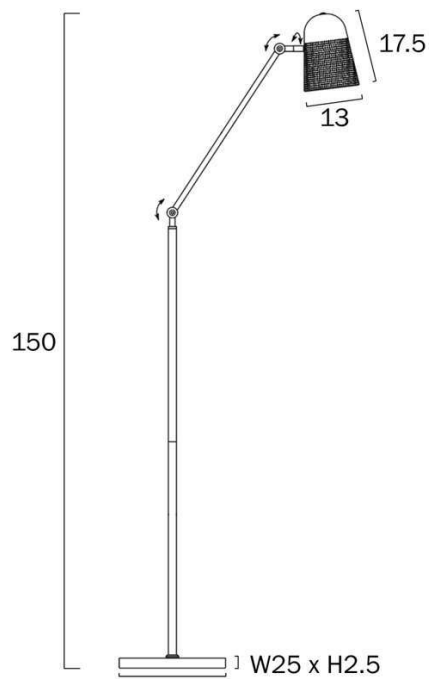

Dimmable	Globe Dependant
IP rating	IP20
Lead and Plug	Yes
Approvals	RCM
Care Instructions	Do not use strong liquid cleaners, Wipe clean with a dry cloth
Replacement Warranty	*3 Years

Barcode

GTIN 9329501066843

Image -dimensions

Note: Dimensions are only a guide and may vary due to manufacturing variations.