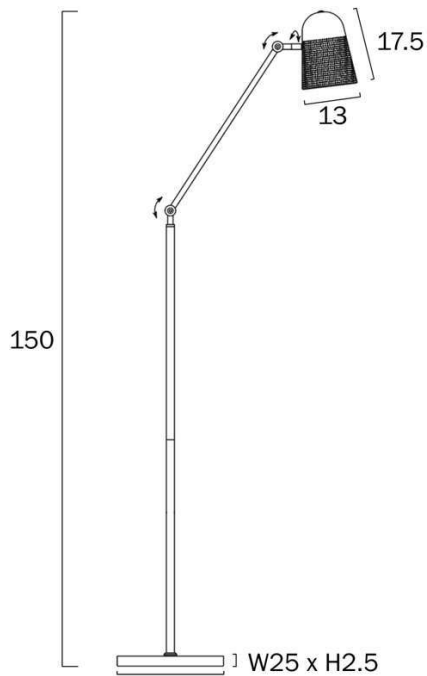

Approvals	RCM
Care Instructions	Do not use strong liquid cleaners, Wipe clean with a dry cloth
Replacement Warranty	*3 Years

Barcode

GTIN 9329501066836

Image -dimensions

Note: Dimensions are only a guide and may vary due to manufacturing variations.