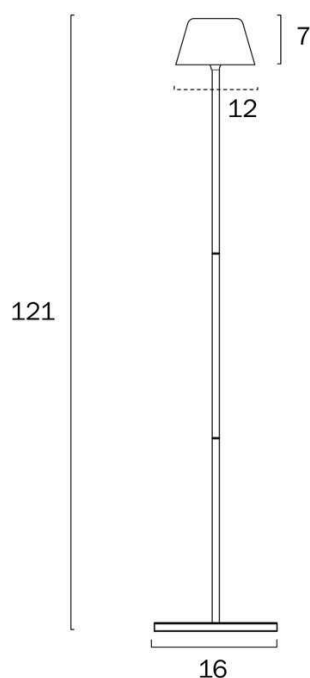

Total Wattage (max)	3
Globe Type	LED integrated SMD
Globe / Light Source qty	1
Globe / Light Source included	Yes
Lumens	300
Color Temperature	Warm White; Natural White; Cool White
Color Kelvin	3 CCT (3000k - 4000k - 5000k)
Battery Capacity (mA)	2x2000 (6-24 hour capacity)
Dimmable	Touch
Electrical Protection	CLASS III - LOW VOLTAGE, <54v
IP rating	IP54
USB Port	Yes
Approvals	RCM
Assembly Required	No
Box Contents	Instruction
Care Instructions	Do not use strong liquid cleaners, Wipe clean with a dry cloth
Replacement Warranty	*2 Years

Barcode

GTIN 9329501066430

Image -dimensions

Note: Dimensions are only a guide and may vary due to manufacturing variations.