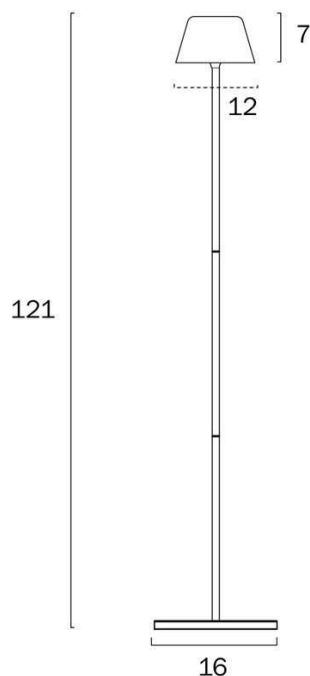

Total Wattage (max)	3
Globe Type	LED integrated SMD
Globe / Light Source qty	1
Globe / Light Source included	Yes
Lumens	300
Color Temperature	Warm White; Natural White; Cool White
Color Kelvin	3 CCT (3000k - 4000k - 5000k)
Battery Capacity (mA)	2x2000 (6-24 hour capacity)
Dimmable	Touch
Electrical Protection	CLASS III - LOW VOLTAGE, <54v
IP rating	IP54
USB Port	Yes
Approvals	RCM
Assembly Required	No
Box Contents	Instruction
Care Instructions	Do not use strong liquid cleaners, Wipe clean with a dry cloth
Replacement Warranty	*2 Years

Barcode

GTIN 9329501066454

Image -dimensions

Note: Dimensions are only a guide and may vary due to manufacturing variations.