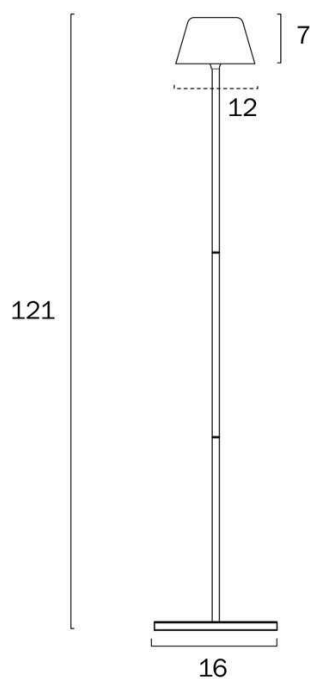

Specification

Voltage Input	240V
Total Wattage (max)	3
Globe Type	LED integrated SMD
Globe / Light Source qty	1
Globe / Light Source included	Yes
Lumens	300
Color Temperature	Warm White; Natural White; Cool White
Color Kelvin	3 CCT (3000k - 4000k - 5000k)
Battery Capacity (mA)	2x2000 (6-24 hour capacity)
Dimmable	Touch
Electrical Protection	CLASS III - LOW VOLTAGE, <54v
IP rating	IP54
USB Port	Yes
Lead and Plug	No
Approvals	RCM
Assembly Required	No
Box Contents	Instruction
Care Instructions	Do not use strong liquid cleaners, Wipe clean with a dry cloth
Replacement Warranty	*2 Years

Barcode

GTIN 9329501066423

Image -dimensions

Note: Dimensions are only a guide and may vary due to manufacturing variations.