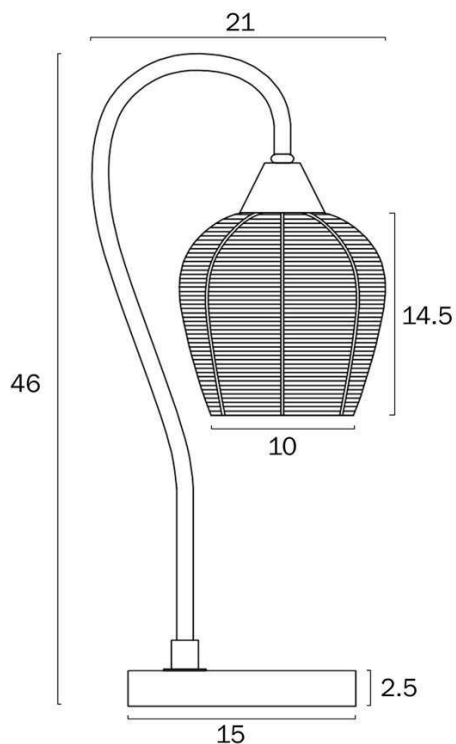

Cable Length (cm) 180 (30+Inline Switch+150)

Specification

Voltage Input 240V
Total Wattage (max) 25
Globe Type E27
Globe / Light Source qty 1
Globe / Light Source included No
Dimmable Globe Dependant
Electrical Protection CLASS II - DOUBLE INSULATED, EARTH NOT REQUIRED
IP rating IP20
Lead and Plug Yes
Approvals RCM
Care Instructions Do not use strong liquid cleaners, Wipe clean with a dry cloth
Replacement Warranty *3 Years

Barcode

GTIN 9329501068137

Image -dimensions

Note: Dimensions are only a guide and may vary due to manufacturing variations.