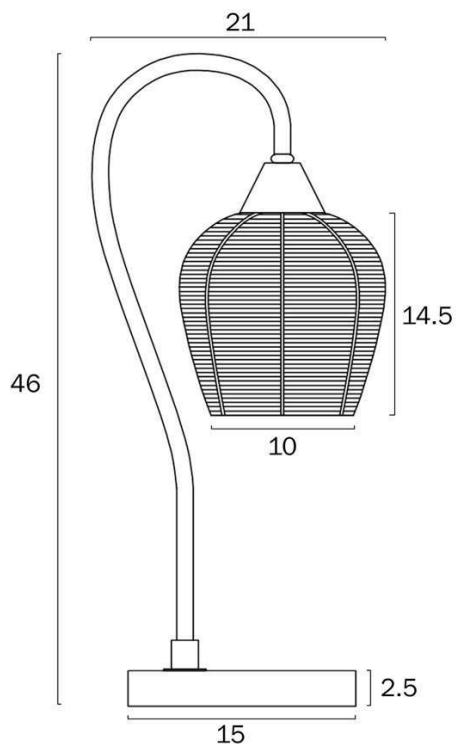

Size

Fixture Length (cm)	21.0
Fixture Width (cm)	15.0
Fixture Height (cm)	46.0
Base Diameter (cm)	15.0
Base Height (cm)	2.5
Shade Diameter (cm)	10.0
Shade Height (cm)	14.5
Height Adjustable?	No

All representations within this document are subject to copyright. ELECTRICAL INSTALLATIONS MUST BE PERFORMED BY A QUALIFIED ELECTRICAL CONTRACTOR AND INSTALLED IN ACCORDANCE WITH AS/NZS 3000.
NOTE : All images , descriptions and dimensions are indicative. Please check latest version of item detail on Telbix website prior to ordering or installation.

Cable Length (cm) 180 (30+Inline Switch+150)

Specification

Voltage Input 240V
Total Wattage (max) 25
Globe Type E27
Globe / Light Source qty 1
Globe / Light Source included No
Dimmable Globe Dependant
Electrical Protection CLASS II - DOUBLE INSULATED, EARTH NOT REQUIRED
IP rating IP20
Lead and Plug Yes
Approvals RCM
Care Instructions Do not use strong liquid cleaners, Wipe clean with a dry cloth
Replacement Warranty *3 Years

Barcode

GTIN 9329501068144

Image -dimensions

Note: Dimensions are only a guide and may vary due to manufacturing variations.