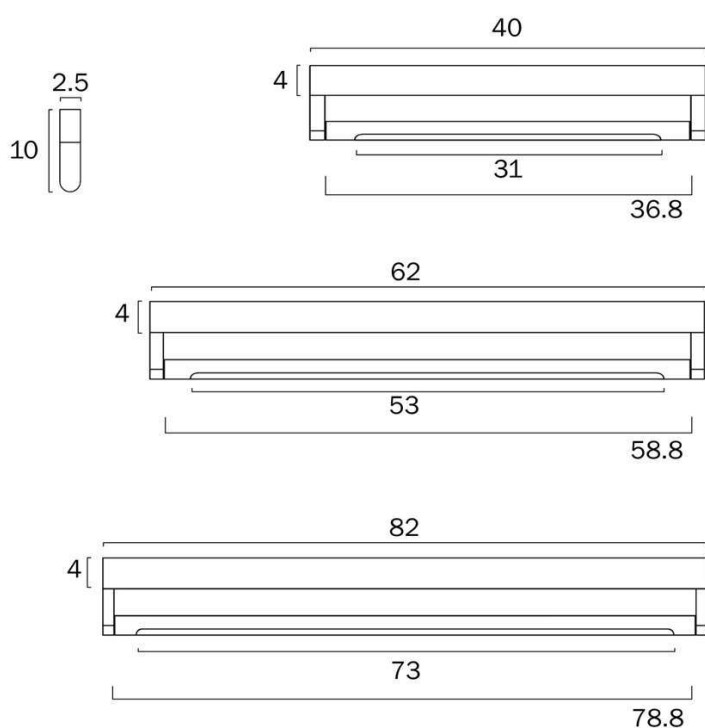

IP rating	IP44
Lead and Plug	No
Approvals	RCM
Installation Required	Yes (by Licensed Electrician only)
Care Instructions	Do not use strong liquid cleaners, Wipe clean with a dry cloth
Replacement Warranty	*3 Years

Barcode

GTIN 9329501067147

Image -dimensions

Note: Dimensions are only a guide and may vary due to manufacturing variations.