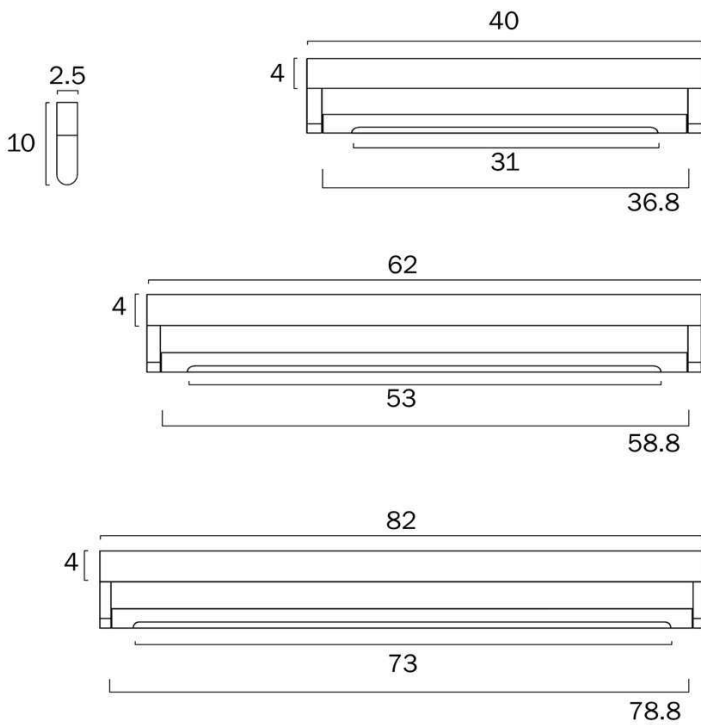

IP rating	IP44
Lead and Plug	No
Approvals	RCM
Installation Required	Yes (by Licensed Electrician only)
Care Instructions	Do not use strong liquid cleaners, Wipe clean with a dry cloth
Replacement Warranty	*3 Years

Barcode

GTIN 9329501067154

Image -dimensions

Note: Dimensions are only a guide and may vary due to manufacturing variations.