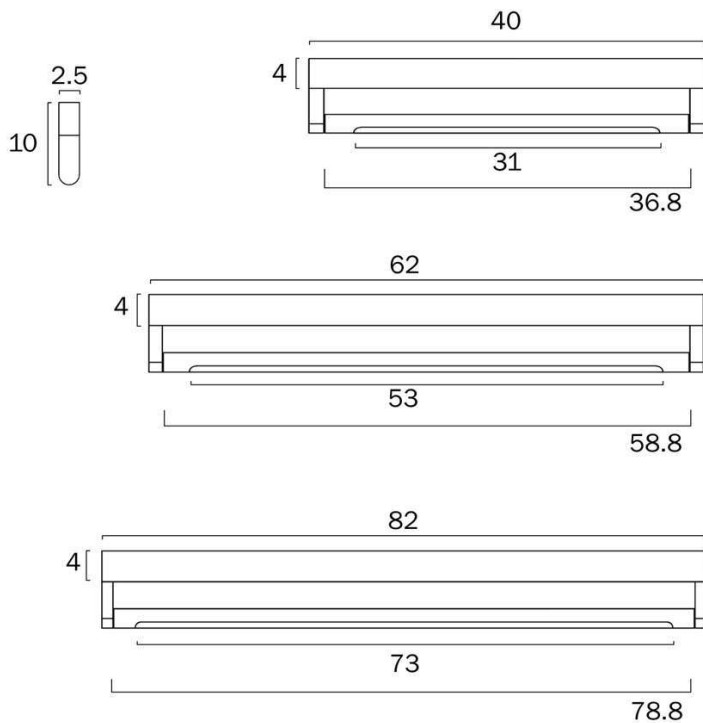

IP rating	IP44
Lead and Plug	No
Approvals	RCM
Installation Required	Yes (by Licensed Electrician only)
Care Instructions	Do not use strong liquid cleaners, Wipe clean with a dry cloth
Replacement Warranty	*3 Years

Barcode

GTIN 9329501067161

Image -dimensions

Note: Dimensions are only a guide and may vary due to manufacturing variations.