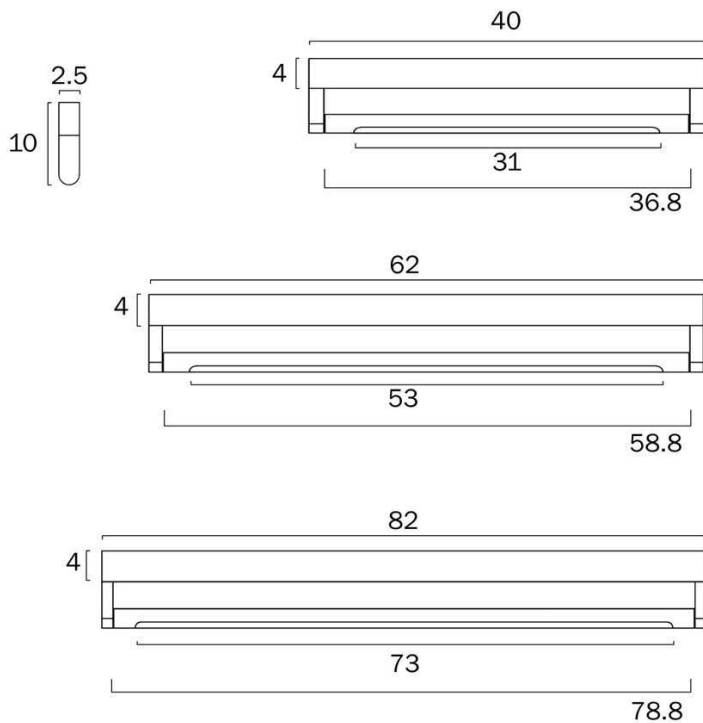

Size

Fixture Width (cm)	62.0
Fixture Height (cm)	2.5
Fixture Projection (cm)	10.0

Specification

Voltage Input	240V
Total Wattage (max)	12
Globe Type	LED integrated SMD
Globe / Light Source included	Yes
Lumens	892
Color Temperature	Warm White; Natural White; Cool White
Color Kelvin	3 CCT (3000k - 4000k - 5000k)
Color Rendering	>83
Dimmable	No
Electrical Protection	CLASS I - HIGH VOLTAGE, EARTH REQUIRED

Barcode

GTIN 9329501067123

Image -dimensions

Note: Dimensions are only a guide and may vary due to manufacturing variations.

Last modification 2024-03-31

ARVIN WB60-BK3C
9329501067116

The Arvin Vanity Wall Light effortlessly combines style and functionality, available in three sizes to suit various spaces. Crafted from durable aluminum, its sleek design is enhanced by a choice of finishes in antique gold, black, and chrome. The integrated LED technology ensures energy-efficient illumination, making it an ideal choice for modern interiors seeking a sophisticated and contemporary lighting solution.