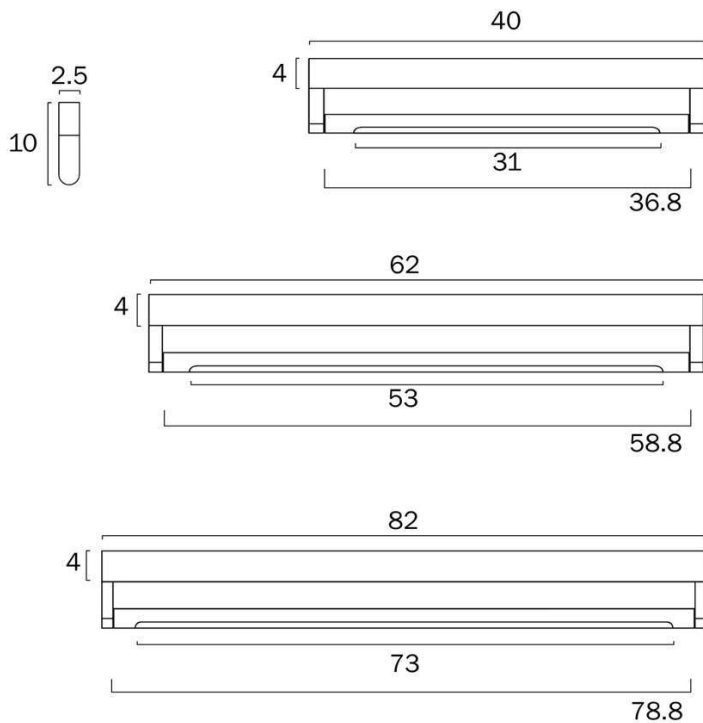

IP rating	IP44
Lead and Plug	No
Approvals	RCM
Installation Required	Yes (by Licensed Electrician only)
Care Instructions	Do not use strong liquid cleaners, Wipe clean with a dry cloth
Replacement Warranty	*3 Years

Barcode

GTIN 9329501067130

Image -dimensions

Note: Dimensions are only a guide and may vary due to manufacturing variations.