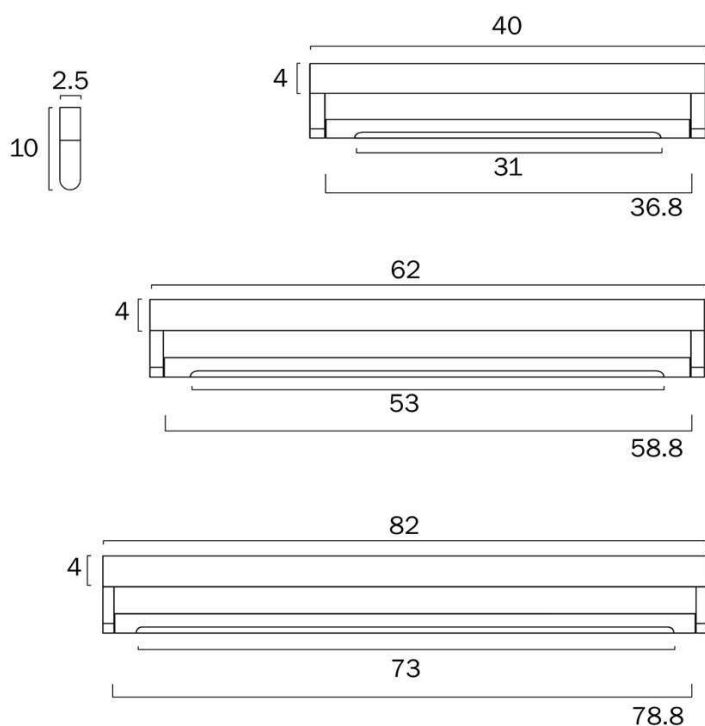

Size

Fixture Width (cm)	40.0
Fixture Height (cm)	2.5
Fixture Projection (cm)	10.0

Specification

Voltage Input	240V
Total Wattage (max)	8
Globe Type	LED integrated SMD
Globe / Light Source included	Yes
Lumens	519
Color Temperature	Warm White; Natural White; Cool White
Color Kelvin	3 CCT (3000k - 4000k - 5000k)
Color Rendering	>83
Dimmable	No
Electrical Protection	CLASS I - HIGH VOLTAGE, EARTH REQUIRED

Barcode

GTIN 9329501067086

Image -dimensions

Note: Dimensions are only a guide and may vary due to manufacturing variations.

Last modification 2024-03-31

ARVIN WB40-BK3C
9329501067086

The Arvin Vanity Wall Light effortlessly combines style and functionality, available in three sizes to suit various spaces. Crafted from durable aluminum, its sleek design is enhanced by a choice of finishes in antique gold, black, and chrome. The integrated LED technology ensures energy-efficient illumination, making it an ideal choice for modern interiors seeking a sophisticated and contemporary lighting solution.