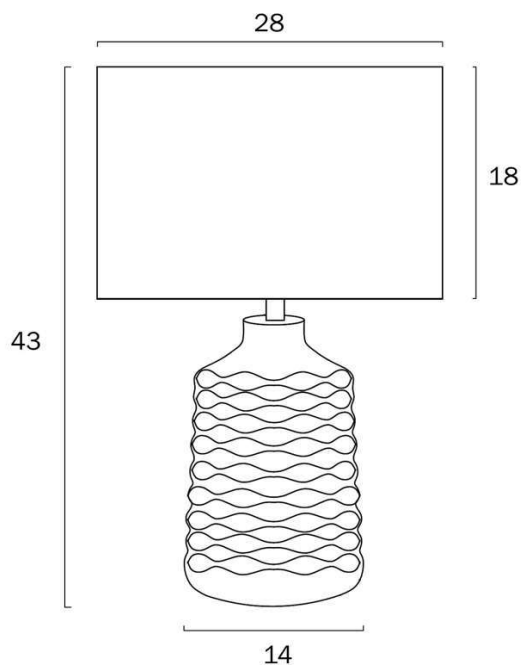

Specification

Voltage Input	240V
Total Wattage (max)	25
Globe Type	E27
Globe / Light Source qty	1
Globe / Light Source included	No
Dimmable	Globe Dependant
Electrical Protection	CLASS II - DOUBLE INSULATED, EARTH NOT REQUIRED
IP rating	IP20
Lead and Plug	Yes
Approvals	RCM
Assembly Required	Yes
Box Contents	Instruction
Care Instructions	Do not use strong liquid cleaners, Wipe clean with a dry cloth
Replacement Warranty	*3 Years

Barcode

GTIN 9329501058954

Image -dimensions

Note: Dimensions are only a guide and may vary due to manufacturing variations.

Globe Type Recommended

Label	Color Temperature	Thumbnail	GTIN
G A608E27CL