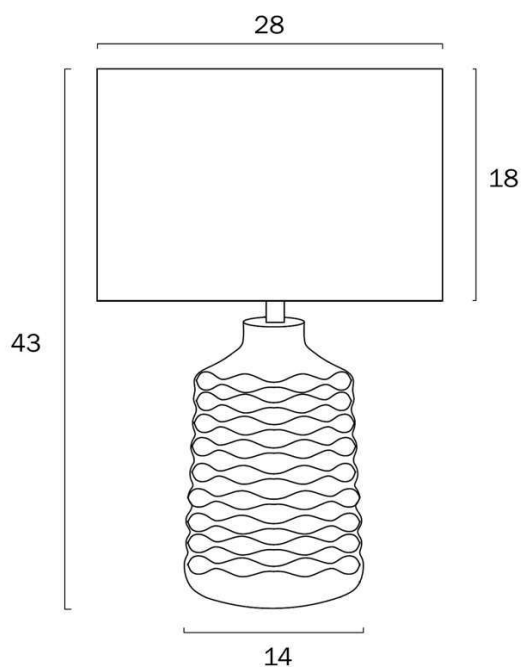

Overview

Family name	Agra
Categories	Table Lamps
This item includes	Shade
Shade Shape	Drum
Switch	Inline Switch
Usage	Indoor Lighting
ERAC Product Registration	GMA-510402

Color / Material

Fixture Color	Grey, White
Fixture Pantone Color	7541 CP
Fixture Finish	Gloss
Fixture Material	Fabric, Ceramic
Shade Color	Grey
Shade Material	Fabric, Plastic
Base Color	White
Base Material	Ceramic
Cable Color	Black
Cable Material	PVC

Size

Fixture Diameter (cm)	28.0
Fixture Height (cm)	43.0
Base Diameter (cm)	14.0
Shade Diameter (cm)	28.0
Shade Height (cm)	18.0
Cable Length (cm)	180 (30+Inline Switch+150)

All representations within this document are subject to copyright. ELECTRICAL INSTALLATIONS MUST BE PERFORMED BY A QUALIFIED ELECTRICAL CONTRACTOR AND INSTALLED IN ACCORDANCE WITH AS/NZS 3000.
NOTE : All images , descriptions and dimensions are indicative. Please check latest version of item detail on Telbix website prior to ordering or installation.

Barcode

GTIN 9329501058961

Image -dimensions

Note: Dimensions are only a guide and may vary due to manufacturing variations.

Globe Type Recommended

Label	Color Temperature	Thumbnail	GTIN
G A608E27CL			

Last modification