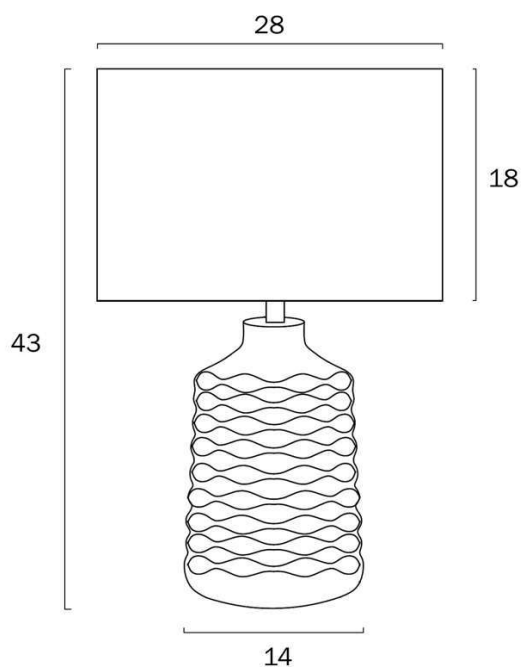

Specification

Voltage Input	240V
Total Wattage (max)	25
Globe Type	E27
Globe / Light Source qty	1
Globe / Light Source included	No
Dimmable	Globe Dependant
Electrical Protection	CLASS II - DOUBLE INSULATED, EARTH NOT REQUIRED
IP rating	IP20
Lead and Plug	Yes
Approvals	RCM
Assembly Required	Yes
Box Contents	Instruction
Care Instructions	Do not use strong liquid cleaners, Wipe clean with a dry cloth
Replacement Warranty	*3 Years

Barcode

GTIN 9329501058978

Image -dimensions

Note: Dimensions are only a guide and may vary due to manufacturing variations.

Globe Type Recommended

Label	Color Temperature	Thumbnail	GTIN
G A608E27CL