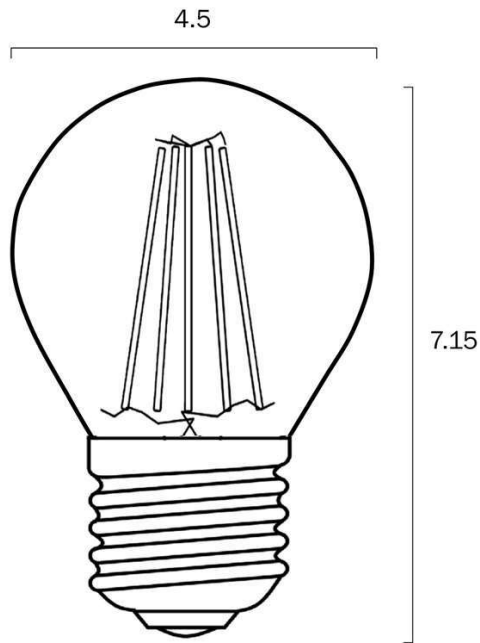

Overview

Family name	Globe
Categories	Globes
Usage	Indoor Lighting, Trade Selection

Color / Material

Fixture Color	Opal
Fixture Material	Glass
Shade Material	Glass
Diffuser Color	Opal

Size

Fixture Diameter (cm)	4.5
Fixture Height (cm)	7.2

Care Instructions

Wipe clean with a dry cloth

Barcode

GTIN

9329501064900

Image -dimensions

Note: Dimensions are only a guide and may vary due to manufacturing variations.