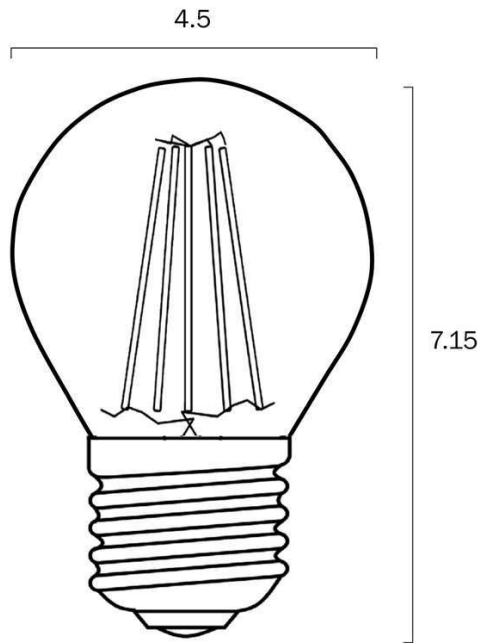

Overview

Family name	Globe
Categories	Globes
Usage	Indoor Lighting, Trade Selection

Color / Material

Fixture Color	Opal
Fixture Material	Glass
Shade Material	Glass
Diffuser Color	Opal

Size

Fixture Diameter (cm)	4.5
Fixture Height (cm)	7.2

Care Instructions

Wipe clean with a dry cloth

Barcode

GTIN

9329501064917

Image -dimensions

Note: Dimensions are only a guide and may vary due to manufacturing variations.

Last modification 2023-09-10

GL FRLEDE27M-83
9329501064900

This fancy round globe represents the entry into the efficient LED technology by your very good price-performance ratio and replaces a conventional incandescent lamp with 25W. It has almost the same dimensions as traditional fancy round and provides a soft opal diffusion of light.