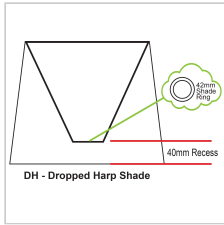

In The Box	1 x Shade
Warranty / Guarantee	1 Year Replacement Guarantee

Images

Unless stated, fittings do not include globes (bulbs). No representations are made as to the suitability of this product for your application. All fixed lights (other than DIY lights) should be installed by a licensed electrical contractor. Due to continuing product development, some specifications may change over time. Refer to our detailed Terms and Conditions, online at: www.oriel-lighting.com.au | Details and specifications are current at the time of printing, and with constant product development, subject to change. (c) Oriel Lighting