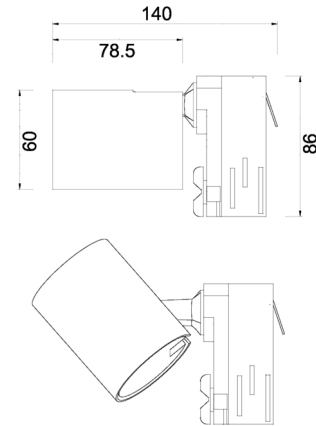

4 WIRE 3 CIRCUIT TRACK HEADS

- Interior track head lights
- Suitable for universal track
- Input voltage range: 100-240V
- Material: aluminium
- Colour: black and white
- Lamp holder: 1xGU10 (Max.50W)
- Globe not included
- Tilt: 90° / Swivel: 328°

TRKB3G002

TRKW3G002

Part No.	Description	Box Weight	Box Dimensions	Carton QTY
TRKB3G002	TRACK Head 4 WIRE 3 Circuit GU10 BLK (No Globes) (Suitable for Universal Track)	0.21kg	9x7x15cm	1/50
TRKW3G002	TRACK Head 4 WIRE 3 Circuit GU10 WH (No Globes) (Suitable for Universal Track)	0.21kg	9x7x15cm	1/50