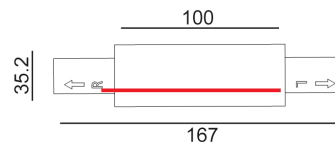

## 4 Wire 3-Circuit Track

- Input voltage range: 220-240V/ 16A
- Material: PC and aluminium
- Colour: black and white
- Universal track

TRK3BL1M  
TRK3BL2M

TRK3WH1M  
TRK3WH2M

General Lighting

Part No.	Description	Dimensions	Carton QTY
TRK3BL1M	TRACK 3 Circuit 4 Wire 1M BLK (incl LIVE TRK3BLLIVER & END CAP TRK3BLEND)	L1000xW35.2xH35.51mm	1/12
TRK3BL2M	TRACK 3 Circuit 4 Wire 2M BLK (incl LIVE TRK3BLLIVER & END CAP TRK3BLEND)	L2000xW35.2xH35.51mm	1/12
TRK3WH1M	TRACK 3 Circuit 4 Wire 1M WH (incl LIVE TRK3WHLIVER & END CAP TRK3WHEND)	L1000xW35.2xH35.51mm	1/12
TRK3WH2M	TRACK 3 Circuit 4 Wire 2M WH (incl LIVE TRK3WHLIVER & END CAP TRK3WHEND)	L2000xW35.2xH35.51mm	1/12

## 4 Wire 3-Circuit Track Straight Connectors

TRK3BLCON1

TRK3WHCON1

TRK3BLCON2

TRK3WHCON2

TRK3BLCON1  
TRK3WHCON1

TRK3BLCON2  
TRK3WHCON2

Part No.	Description	Carton QTY
TRK3BLCON1	TRACK 3 Circuit 4 Wire Mini Straight Connector BLK	1/100
TRK3BLCON2	TRACK 3 Circuit 4 Wire Straight Connector BLK	1/100
TRK3WHCON1	TRACK 3 Circuit 4 Wire Mini Straight Connector WH	1/100
TRK3WHCON2	TRACK 3 Circuit 4 Wire Straight Connector WH	1/100

### 4 Wire 3-Circuit Track 'L-Piece' Connectors (Left or right)

TRK3BLCON3R  
TRK3BLCON3L

TRK3WHCON3R  
TRK3WHCON3L

TRK3BLCON3L  
TRK3WHCON3L

TRK3BLCON3R  
TRK3WHCON3R

Part No.	Description	Carton QTY
TRK3BLCON3L	TRACK 3 Circuit 4 Wire L-Piece Connector - LEFT BLK	1/30
TRK3BLCON3R	TRACK 3 Circuit 4 Wire L-Piece Connector - RIGHT BLK	1/30
TRK3WHCON3L	TRACK 3 Circuit 4 Wire L-Piece Connector - LEFT WH	1/30
TRK3WHCON3R	TRACK 3 Circuit 4 Wire L-Piece Connector - RIGHT WH	1/30