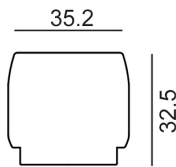

### 4 Wire 3-Circuit Track 'Cross-Piece' & Elbow Connectors

TRK3BLCON5

TRK3WHCON5

TRK3BLCON6

TRK3WHCON6

TRK3BLCON5  
TRK3WHCON5

TRK3BLCON6  
TRK3WHCON6

Part No.	Description	Carton QTY
TRK3BLCON5	TRACK 3 Circuit 4 Wire Cross-Piece Connector BLK	1/30
TRK3BLCON6	TRACK 3 Circuit 4 Wire Elbow Connector BLK	1/30
TRK3WHCON5	TRACK 3 Circuit 4 Wire Cross-Piece Connector WH	1/30
TRK3WHCON6	TRACK 3 Circuit 4 Wire Elbow Connector WH	1/30

### 4 Wire 3-Circuit Track End Cap & Live End (Left or right)

TRK3BLEND

TRK3WHEND

TRK3BLLLEVEL  
TRK3BLLLIVER

TRK3WHLLEVEL  
TRK3WHLLIVER

TRK3BLEND  
TRK3WHEND

TRK3BLLLEVEL  
TRK3WHLLEVEL

TRK3BLLLIVER  
TRK3WHLLIVER

Part No.	Description	Carton QTY
TRK3BLEND	TRACK 3 Circuit 4 Wire End Cap BLK	1/100
TRK3BLLLEVEL	TRACK 3 Circuit 4 Wire TRACK LIVE END - LEFT BLK	1/100
TRK3BLLLIVER	TRACK 3 Circuit 4 Wire TRACK LIVE END - RIGHT BLK	1/100
TRK3WHEND	TRACK 3 Circuit 4 Wire End Cap WH	1/100
TRK3WHLLEVEL	TRACK 3 Circuit 4 Wire TRACK LIVE END - LEFT WH	1/100
TRK3WHLLIVER	TRACK 3 Circuit 4 Wire TRACK LIVE END - RIGHT WH	1/100