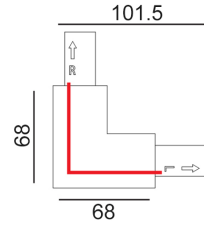

## 4 Wire 3-Circuit Track

- Input voltage range: 220-240V/ 16A
- Material: PC and aluminium
- Colour: black and white
- Universal track

TRK3BL1M  
TRK3BL2M

TRK3WH1M  
TRK3WH2M

General Lighting

Part No.	Description	Dimensions	Carton QTY
TRK3BL1M	TRACK 3 Circuit 4 Wire 1M BLK (incl LIVE TRK3BLLIVER & END CAP TRK3BLEND)	L1000xW35.2xH35.51mm	1/12
TRK3BL2M	TRACK 3 Circuit 4 Wire 2M BLK (incl LIVE TRK3BLLIVER & END CAP TRK3BLEND)	L2000xW35.2xH35.51mm	1/12
TRK3WH1M	TRACK 3 Circuit 4 Wire 1M WH (incl LIVE TRK3WHLIVER & END CAP TRK3WHEND)	L1000xW35.2xH35.51mm	1/12
TRK3WH2M	TRACK 3 Circuit 4 Wire 2M WH (incl LIVE TRK3WHLIVER & END CAP TRK3WHEND)	L2000xW35.2xH35.51mm	1/12

## 4 Wire 3-Circuit Track Straight Connectors

TRK3BLCON1

TRK3WHCON1

TRK3BLCON2

TRK3WHCON2

TRK3BLCON1  
TRK3WHCON1

TRK3BLCON2  
TRK3WHCON2

Part No.	Description	Carton QTY
TRK3BLCON1	TRACK 3 Circuit 4 Wire Mini Straight Connector BLK	1/100
TRK3BLCON2	TRACK 3 Circuit 4 Wire Straight Connector BLK	1/100
TRK3WHCON1	TRACK 3 Circuit 4 Wire Mini Straight Connector WH	1/100
TRK3WHCON2	TRACK 3 Circuit 4 Wire Straight Connector WH	1/100

### 4 Wire 3-Circuit Track 'L-Piece' Connectors (Left or right)

TRK3BLCON3R  
TRK3BLCON3L

TRK3WHCON3R  
TRK3WHCON3L

TRK3BLCON3L  
TRK3WHCON3L

TRK3BLCON3R  
TRK3WHCON3R

Part No.	Description	Carton QTY
TRK3BLCON3L	TRACK 3 Circuit 4 Wire L-Piece Connector - LEFT BLK	1/30
TRK3BLCON3R	TRACK 3 Circuit 4 Wire L-Piece Connector - RIGHT BLK	1/30
TRK3WHCON3L	TRACK 3 Circuit 4 Wire L-Piece Connector - LEFT WH	1/30
TRK3WHCON3R	TRACK 3 Circuit 4 Wire L-Piece Connector - RIGHT WH	1/30