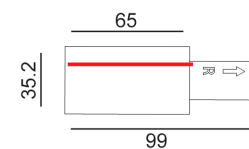

### 4 Wire 3-Circuit Track 'Cross-Piece' & Elbow Connectors

TRK3BLCON5

TRK3WHCON5

TRK3BLCON6

TRK3WHCON6

TRK3BLCON5  
TRK3WHCON5

TRK3BLCON6  
TRK3WHCON6

Part No.	Description	Carton QTY
TRK3BLCON5	TRACK 3 Circuit 4 Wire Cross-Piece Connector BLK	1/30
TRK3BLCON6	TRACK 3 Circuit 4 Wire Elbow Connector BLK	1/30
TRK3WHCON5	TRACK 3 Circuit 4 Wire Cross-Piece Connector WH	1/30
TRK3WHCON6	TRACK 3 Circuit 4 Wire Elbow Connector WH	1/30

### 4 Wire 3-Circuit Track End Cap & Live End (Left or right)

TRK3BLEND

TRK3WHEND

TRK3BLLLEVEL  
TRK3BLLLIVER

TRK3WHLLEVEL  
TRK3WHLLIVER

TRK3BLEND  
TRK3WHEND

TRK3BLLLEVEL  
TRK3WHLLEVEL

TRK3BLLLIVER  
TRK3WHLLIVER

Part No.	Description	Carton QTY
TRK3BLEND	TRACK 3 Circuit 4 Wire End Cap BLK	1/100
TRK3BLLLEVEL	TRACK 3 Circuit 4 Wire TRACK LIVE END - LEFT BLK	1/100
TRK3BLLLIVER	TRACK 3 Circuit 4 Wire TRACK LIVE END - RIGHT BLK	1/100
TRK3WHEND	TRACK 3 Circuit 4 Wire End Cap WH	1/100
TRK3WHLLEVEL	TRACK 3 Circuit 4 Wire TRACK LIVE END - LEFT WH	1/100
TRK3WHLLIVER	TRACK 3 Circuit 4 Wire TRACK LIVE END - RIGHT WH	1/100