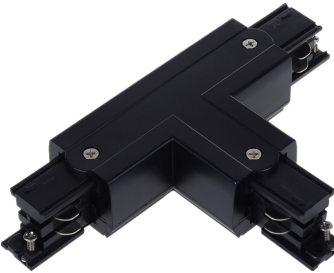

## 4 Wire 3-Circuit Track

- Input voltage range: 220-240V/ 16A
- Material: PC and aluminium
- Colour: black and white
- Universal track

TRK3BL1M  
TRK3BL2M

TRK3WH1M  
TRK3WH2M

General Lighting

Part No.	Description	Dimensions	Carton QTY
TRK3BL1M	TRACK 3 Circuit 4 Wire 1M BLK (incl LIVE TRK3BLLIVER & END CAP TRK3BLEND)	L1000xW35.2xH35.51mm	1/12
TRK3BL2M	TRACK 3 Circuit 4 Wire 2M BLK (incl LIVE TRK3BLLIVER & END CAP TRK3BLEND)	L2000xW35.2xH35.51mm	1/12
TRK3WH1M	TRACK 3 Circuit 4 Wire 1M WH (incl LIVE TRK3WHLIVER & END CAP TRK3WHEND)	L1000xW35.2xH35.51mm	1/12
TRK3WH2M	TRACK 3 Circuit 4 Wire 2M WH (incl LIVE TRK3WHLIVER & END CAP TRK3WHEND)	L2000xW35.2xH35.51mm	1/12

## 4 Wire 3-Circuit Track Straight Connectors

TRK3BLCON1

TRK3WHCON1

TRK3BLCON2

TRK3WHCON2

TRK3BLCON1  
TRK3WHCON1

TRK3BLCON2  
TRK3WHCON2

Part No.	Description	Carton QTY
TRK3BLCON1	TRACK 3 Circuit 4 Wire Mini Straight Connector BLK	1/100
TRK3BLCON2	TRACK 3 Circuit 4 Wire Straight Connector BLK	1/100
TRK3WHCON1	TRACK 3 Circuit 4 Wire Mini Straight Connector WH	1/100
TRK3WHCON2	TRACK 3 Circuit 4 Wire Straight Connector WH	1/100

### 4 Wire 3-Circuit Track 'L-Piece' Connectors (Left or right)

TRK3BLCON3R  
TRK3BLCON3L

TRK3WHCON3R  
TRK3WHCON3L

TRK3BLCON3L  
TRK3WHCON3L

TRK3BLCON3R  
TRK3WHCON3R

Part No.	Description	Carton QTY
TRK3BLCON3L	TRACK 3 Circuit 4 Wire L-Piece Connector - LEFT BLK	1/30
TRK3BLCON3R	TRACK 3 Circuit 4 Wire L-Piece Connector - RIGHT BLK	1/30
TRK3WHCON3L	TRACK 3 Circuit 4 Wire L-Piece Connector - LEFT WH	1/30
TRK3WHCON3R	TRACK 3 Circuit 4 Wire L-Piece Connector - RIGHT WH	1/30

### 4 Wire 3-Circuit Track 'T-Piece' Connectors (Left or right)

TRK3BLCON4L1  
TRK3BLCON4L2  
TRK3BLCON4R1  
TRK3BLCON4R2

TRK3WHCON4L1  
TRK3WHCON4L2  
TRK3WHCON4R1  
TRK3WHCON4R2

TRK3BLCON4L1  
TRK3WHCON4L1