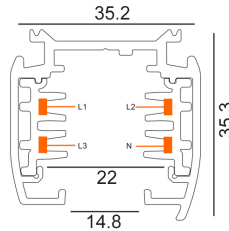

## 4 Wire 3-Circuit Track

- Input voltage range: 220-240V/ 16A
- Material: PC and aluminium
- Colour: black and white
- Universal track

TRK3BL1M  
TRK3BL2M

TRK3WH1M  
TRK3WH2M

General Lighting

Part No.	Description	Dimensions	Carton QTY
TRK3BL1M	TRACK 3 Circuit 4 Wire 1M BLK (incl LIVE TRK3BLLIVER & END CAP TRK3BLEND)	L1000xW35.2xH35.51mm	1/12
TRK3BL2M	TRACK 3 Circuit 4 Wire 2M BLK (incl LIVE TRK3BLLIVER & END CAP TRK3BLEND)	L2000xW35.2xH35.51mm	1/12
TRK3WH1M	TRACK 3 Circuit 4 Wire 1M WH (incl LIVE TRK3WHLIVER & END CAP TRK3WHEND)	L1000xW35.2xH35.51mm	1/12
TRK3WH2M	TRACK 3 Circuit 4 Wire 2M WH (incl LIVE TRK3WHLIVER & END CAP TRK3WHEND)	L2000xW35.2xH35.51mm	1/12

## 4 Wire 3-Circuit Track Straight Connectors

TRK3BLCON1

TRK3WHCON1

TRK3BLCON2

TRK3WHCON2

TRK3BLCON1  
TRK3WHCON1

TRK3BLCON2  
TRK3WHCON2

Part No.	Description	Carton QTY
TRK3BLCON1	TRACK 3 Circuit 4 Wire Mini Straight Connector BLK	1/100
TRK3BLCON2	TRACK 3 Circuit 4 Wire Straight Connector BLK	1/100
TRK3WHCON1	TRACK 3 Circuit 4 Wire Mini Straight Connector WH	1/100
TRK3WHCON2	TRACK 3 Circuit 4 Wire Straight Connector WH	1/100

### 4 Wire 3-Circuit Track 'L-Piece' Connectors (Left or right)

TRK3BLCON3R  
TRK3BLCON3L

TRK3WHCON3R  
TRK3WHCON3L

TRK3BLCON3L  
TRK3WHCON3L

TRK3BLCON3R  
TRK3WHCON3R

Part No.	Description	Carton QTY
TRK3BLCON3L	TRACK 3 Circuit 4 Wire L-Piece Connector - LEFT BLK	1/30
TRK3BLCON3R	TRACK 3 Circuit 4 Wire L-Piece Connector - RIGHT BLK	1/30
TRK3WHCON3L	TRACK 3 Circuit 4 Wire L-Piece Connector - LEFT WH	1/30
TRK3WHCON3R	TRACK 3 Circuit 4 Wire L-Piece Connector - RIGHT WH	1/30