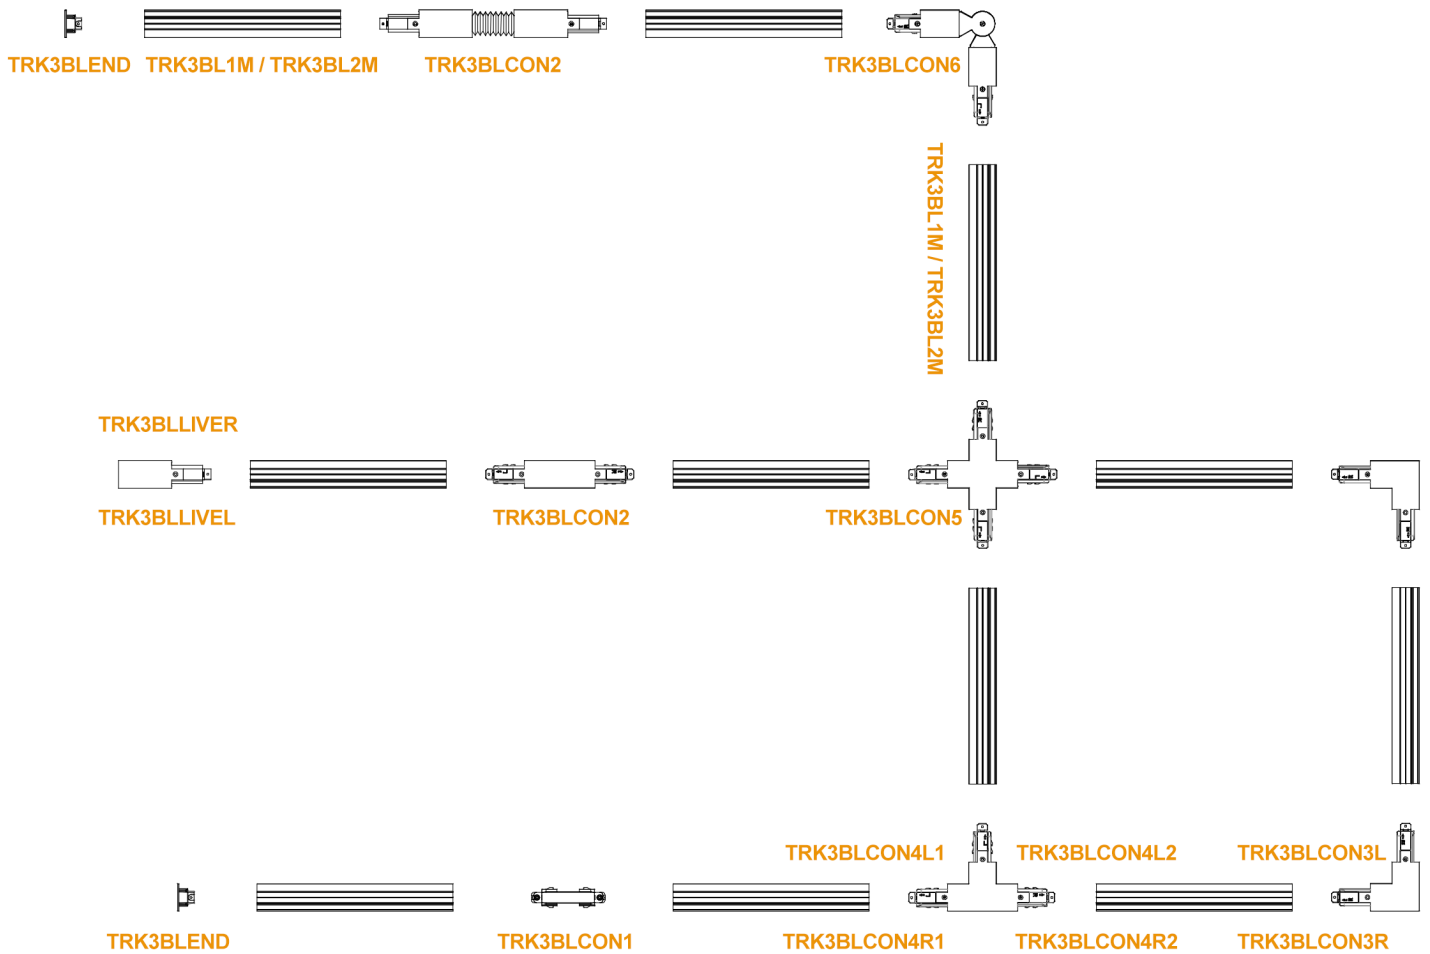

### 4 Wire 3-Circuit Track 'Cross-Piece' & Elbow Connectors

TRK3BLCON5

TRK3WHCON5

TRK3BLCON6

TRK3WHCON6

TRK3BLCON5  
TRK3WHCON5

TRK3BLCON6  
TRK3WHCON6

Part No.	Description	Carton QTY
TRK3BLCON5	TRACK 3 Circuit 4 Wire Cross-Piece Connector BLK	1/30
TRK3BLCON6	TRACK 3 Circuit 4 Wire Elbow Connector BLK	1/30
TRK3WHCON5	TRACK 3 Circuit 4 Wire Cross-Piece Connector WH	1/30
TRK3WHCON6	TRACK 3 Circuit 4 Wire Elbow Connector WH	1/30

### 4 Wire 3-Circuit Track End Cap & Live End (Left or right)

TRK3BLEND

TRK3WHEND

TRK3BLLLEVEL  
TRK3BLLLIVER

TRK3WHLLEVEL  
TRK3WHLLIVER

TRK3BLEND  
TRK3WHEND

TRK3BLLLEVEL  
TRK3WHLLEVEL

TRK3BLLLIVER  
TRK3WHLLIVER

Part No.	Description	Carton QTY
TRK3BLEND	TRACK 3 Circuit 4 Wire End Cap BLK	1/100
TRK3BLLLEVEL	TRACK 3 Circuit 4 Wire TRACK LIVE END - LEFT BLK	1/100
TRK3BLLLIVER	TRACK 3 Circuit 4 Wire TRACK LIVE END - RIGHT BLK	1/100
TRK3WHEND	TRACK 3 Circuit 4 Wire End Cap WH	1/100
TRK3WHLLEVEL	TRACK 3 Circuit 4 Wire TRACK LIVE END - LEFT WH	1/100
TRK3WHLLIVER	TRACK 3 Circuit 4 Wire TRACK LIVE END - RIGHT WH	1/100

### 4 Wire 3-Circuit Track Installation: