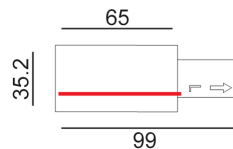

### 4 Wire 3-Circuit Track 'Cross-Piece' & Elbow Connectors

TRK3BLCON5

TRK3WHCON5

TRK3BLCON6

TRK3WHCON6

TRK3BLCON5  
TRK3WHCON5

TRK3BLCON6  
TRK3WHCON6

Part No.	Description	Carton QTY
TRK3BLCON5	TRACK 3 Circuit 4 Wire Cross-Piece Connector BLK	1/30
TRK3BLCON6	TRACK 3 Circuit 4 Wire Elbow Connector BLK	1/30
TRK3WHCON5	TRACK 3 Circuit 4 Wire Cross-Piece Connector WH	1/30
TRK3WHCON6	TRACK 3 Circuit 4 Wire Elbow Connector WH	1/30

### 4 Wire 3-Circuit Track End Cap & Live End (Left or right)

TRK3BLEND

TRK3WHEND

TRK3BLLLEVEL  
TRK3BLLLIVER

TRK3WHLLEVEL  
TRK3WHLLIVER

TRK3BLEND  
TRK3WHEND

TRK3BLLLEVEL  
TRK3WHLLEVEL

TRK3BLLLIVER  
TRK3WHLLIVER

Part No.	Description	Carton QTY
TRK3BLEND	TRACK 3 Circuit 4 Wire End Cap BLK	1/100
TRK3BLLLEVEL	TRACK 3 Circuit 4 Wire TRACK LIVE END - LEFT BLK	1/100
TRK3BLLLIVER	TRACK 3 Circuit 4 Wire TRACK LIVE END - RIGHT BLK	1/100
TRK3WHEND	TRACK 3 Circuit 4 Wire End Cap WH	1/100
TRK3WHLLEVEL	TRACK 3 Circuit 4 Wire TRACK LIVE END - LEFT WH	1/100
TRK3WHLLIVER	TRACK 3 Circuit 4 Wire TRACK LIVE END - RIGHT WH	1/100