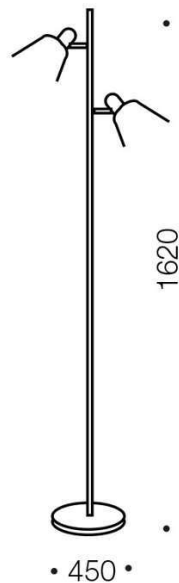

Dimmable	No
Electrical Protection	CLASS II - DOUBLE INSULATED, EARTH NOT REQUIRED
IP rating	IP20
Lead and Plug	Yes
Approvals	RCM
Assembly Required	Yes
Box Contents	Instruction
Care Instructions	Do not use strong liquid cleaners,Wipe clean with a dry cloth
Replacement Warranty	*3 Years

Barcode

GTIN 9329501020685

Image -dimensions