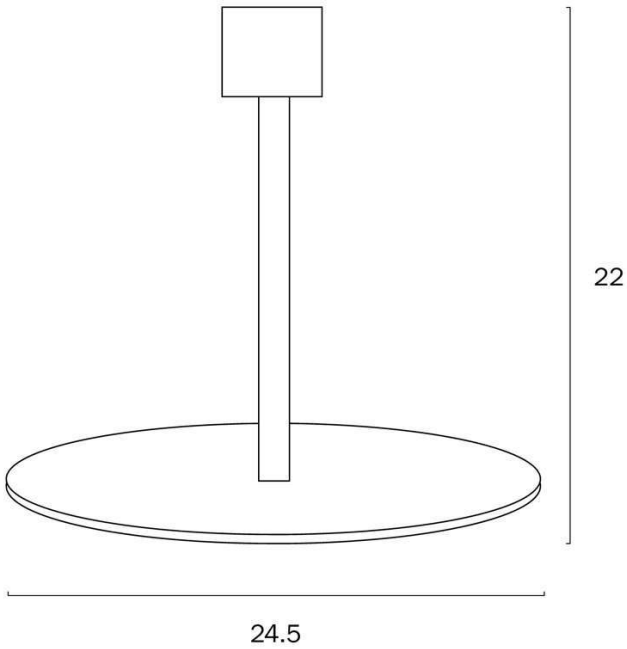

Last modification 2023-09-16

TL BASE 218-WH 9329501064320

Overview

Family name	TL BASE 218
Categories	Table Lamps
Switch	Inline Switch
Usage	Indoor Lighting

Color / Material

Fixture Color	White
Fixture Material	Iron
Cable Color	Black
Cable Material	PVC

Size

Fixture Diameter (cm)	24.5
Fixture Height (cm)	22.0
Cable Length (cm)	180 (30+Inline Switch+150)

Specification

Voltage Input	240V
Globe Type	E27
Globe / Light Source included	No
Dimmable	Globe Dependant
Electrical Protection	CLASS II - DOUBLE INSULATED, EARTH NOT REQUIRED
IP rating	IP20
Lead and Plug	Yes
Approvals	RCM
Assembly Required	No
Box Contents	Instruction
Care Instructions	Do not use strong liquid cleaners, Wipe clean with a dry cloth
Replacement Warranty	*3 Years

Barcode

GTIN 9329501064320

Image -dimensions

Note: Dimensions are only a guide and may vary due to manufacturing variations.

Last modification 2023-09-16

TL BASE 218-BK
9329501064337

Overview

Family name	TL BASE 218
Categories	Table Lamps
Switch	Inline Switch
Usage	Indoor Lighting

Color / Material

Fixture Color	Black
Fixture Material	Iron
Cable Color	Black
Cable Material	PVC

Size

Fixture Diameter (cm)	24.5
Fixture Height (cm)	22.0
Cable Length (cm)	180 (30+Inline Switch+150)

Specification