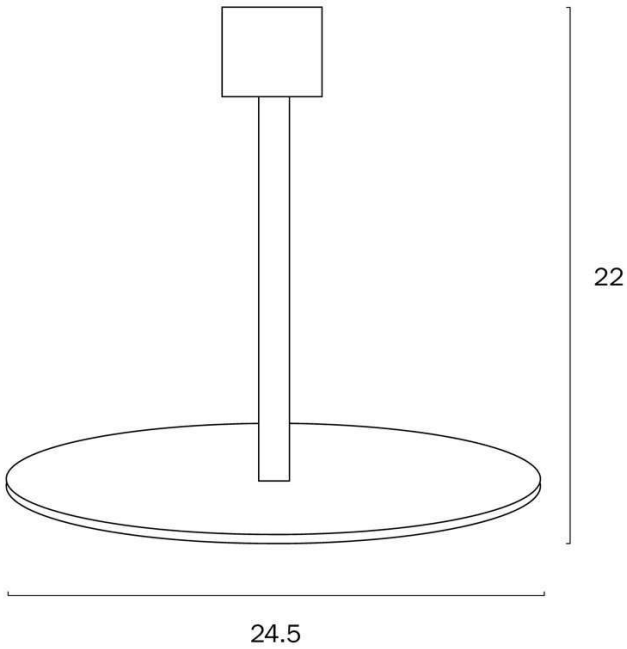

Size

Fixture Diameter (cm)	24.5
Fixture Height (cm)	22.0
Cable Length (cm)	180 (30+Inline Switch+150)

Specification

Voltage Input	240V
Globe Type	E27
Globe / Light Source included	No
Dimmable	Globe Dependant
Electrical Protection	CLASS II - DOUBLE INSULATED, EARTH NOT REQUIRED
IP rating	IP20
Lead and Plug	Yes
Approvals	RCM
Assembly Required	No
Box Contents	Instruction
Care Instructions	Do not use strong liquid cleaners, Wipe clean with a dry cloth
Replacement Warranty	*3 Years

Barcode

GTIN 9329501064320

Image -dimensions

Note: Dimensions are only a guide and may vary due to manufacturing variations.

Last modification 2023-09-16

TL BASE 218-BK
9329501064337

Overview

Family name	TL BASE 218
Categories	Table Lamps
Switch	Inline Switch
Usage	Indoor Lighting

Color / Material

Fixture Color	Black
Fixture Material	Iron
Cable Color	Black
Cable Material	PVC

Size

Fixture Diameter (cm)	24.5
Fixture Height (cm)	22.0
Cable Length (cm)	180 (30+Inline Switch+150)

Specification

Barcode

GTIN 9329501064337

Image -dimensions

Note: Dimensions are only a guide and may vary due to manufacturing variations.