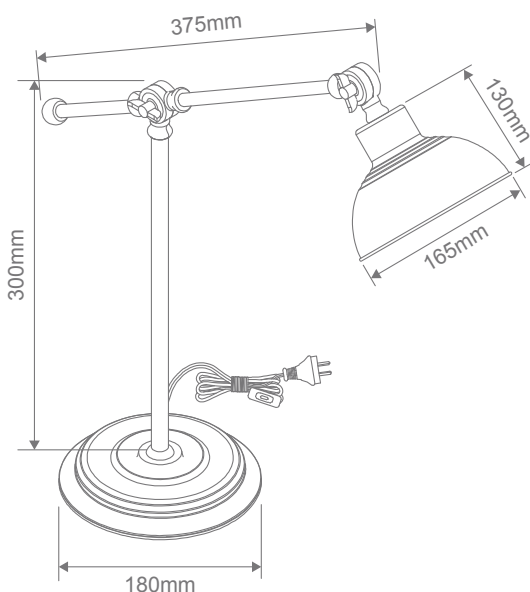

TINLEY-DL

Desk Lamp

Description

TINLEY-DL desk lamp Series features a slim metal tube design and an adjustable knuckle holding a stylish dome shade. Modern and attractive design ideal for living rooms and bedrooms. Available in Antique Chrome, Antique Brass and Antique Copper. Part of a family of matching desk lamp and floor lamp.

Specification Features

Input Voltage: 240V
 Power (W): 60W Max
 IP rating (IP): 20
 Lamp Base: E14
 Requires: 1 x E14 Lamp (Not Included)

Diagrams / Additional

Item No.	Variant			Lamp Base
	A/Brs	A/Chr	A/Cop	
TINLEY-DL	22525	22526	22527	E14