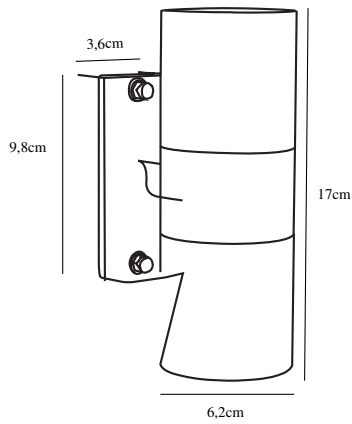

TIN DOUBLE | WALL LIGHTING | STAINLESS STEEL

21279934

nordlux®

Voltage (V): 230 Volt
IP degree if the fixture includes two types of IP degree: IP54
Maximum compatible bulb wattage (W): 2X35W
Class (Class I, Class II, Class III): Class 1 (Earth contact)
Lampholder type (eg, E27/E14, etc): GU10
Parallel connection possible?: False

Color: Stainless steel
Height (cm): 22
Width (cm): 6
Projection (cm): 10.5
EAN: 5701581322783
TUN: 1824804
Item Number: 21279934
Pcs Per Master Carton: 3

Sales Box Height (cm): 23
Sales Box Width(cm): 8
Sales Box Depth (cm): 11
Sales Box Volume m³ : 0.002
Net weight of the luminaire (kg): 0.72