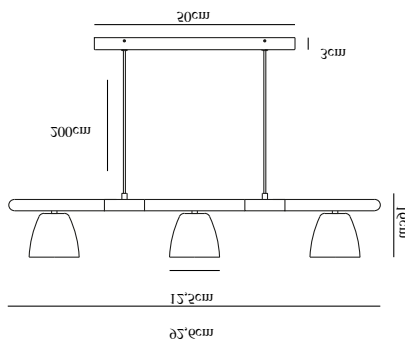

THEO | PENDANTS/SUSPENDED LIGHTING | BLACK

2112603003

nordlux®

Voltage (V): 230 Volt
IP degree if the fixture includes
two types of IP degree: IP20
Maximum compatible bulb
wattage (W): 35W
Class (Class I, Class II, Class III):
Class 2 (Double isolated)
Lampholder type (eg, E27/E14,
etc): GU10

Primary material: Metal
Secondary material: Wood
Color of the cable: Black
Length of the cable (cm): 200
Is the cable replaceable: False

Color: Black

Height (cm): 16
Width (cm): 12.5
Shade Diameter (cm): 12.5
Length (cm): 92.6

EAN: 5704924005671
TUN: 2148647
Item Number: 2112603003

Pcs Per Master Carton: 2
Sales Box Height (cm): 99
Sales Box Width (cm): 25
Sales Box Depth (cm): 15
Sales Box Volume m³ : 0.0371
Net weight of the luminaire (kg):
1.9

- Modern design • Trendy material mix of wood and metal
- FSC certified wood • Soft natural design

Invite nature into your home with a trendy combination of wood and metal. The Theo series radiates a very modern and unique design expression that is softened by the use of light ash wood. Perfect above the dining table for a pleasant ambience.