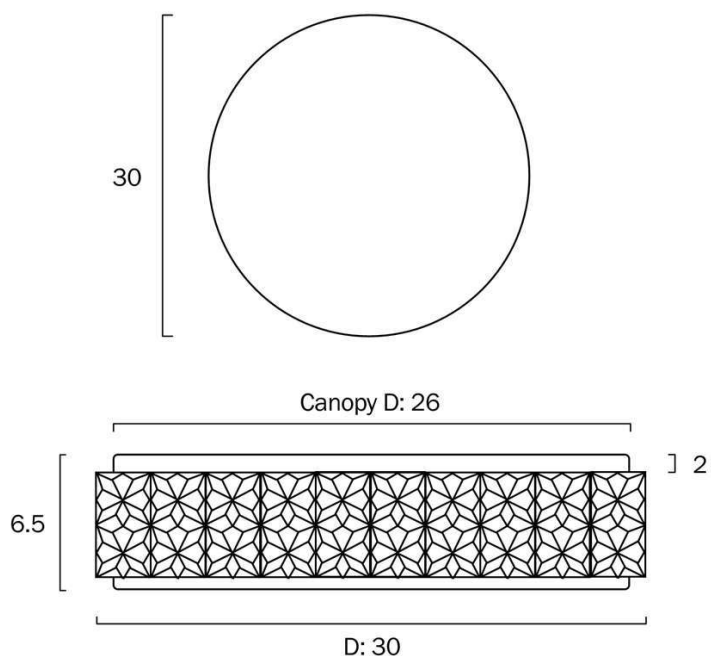

Globe / Light Source included	Yes
Lumens	2240
Color Temperature	Warm White; Natural White; Cool White
Color Rendering	>80
Dimmable	Yes - 3 step by switch
Power Factor	>0.50
Surge Protection	Yes (1.5 Kva)
Beam Angle (degree)	180
Current Output	550
Electrical Protection	CLASS I - HIGH VOLTAGE, EARTH REQUIRED
IP rating	IP20
Lead and Plug	No
Approvals	RCM
Assembly Required	No
Box Contents	Basic mounting screws, Instruction
Installation Required	Yes (by Licensed Electrician only)
Care Instructions	Do not use strong liquid cleaners, Wipe clean with a dry cloth
Replacement Warranty	*3 Years

Barcode

GTIN 9329501063392

Image -dimensions

Note: Dimensions are only a guide and may vary due to manufacturing variations.