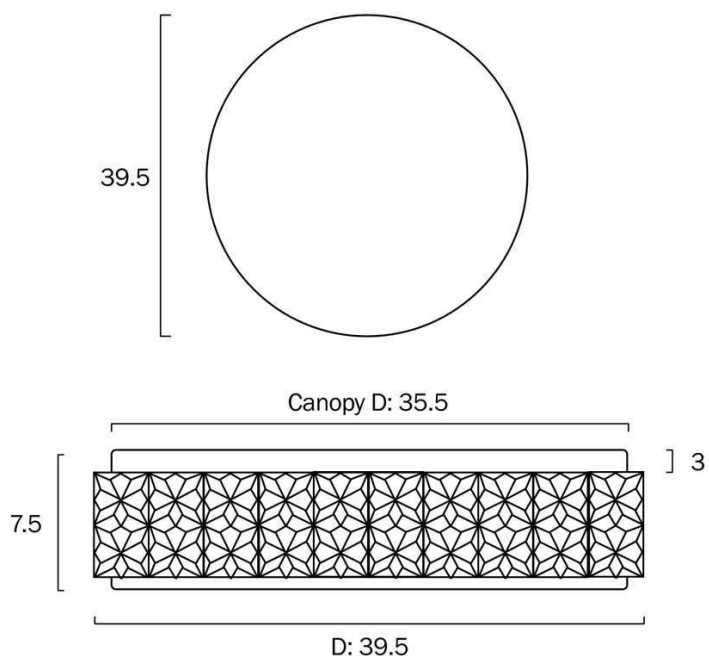

Last modification 2023-04-25

TEREZA OY40-WH3C 9329501063415

The Tereza LED ceiling lamp is modern design and practical function. It has a round shape, made of steel and acrylic. Its outer frame is decorated with a slim crystal look edge, while the the main surface takes on the appearance of starlight the moment the fixture is turned on creating a shimmering appearance.

Size

Fixture Diameter (cm)	39.5
Fixture Projection (cm)	7.5
Canopy Diameter (cm)	35.5
Canopy Projection (cm)	3.0
Diffuser Diameter (cm)	39.5
Diffuser Height (cm)	4.5

Specification

Voltage Input	240V
Wattage (max)	30
Globe Type	LED integrated SMD
Globe / Light Source qty	1

Barcode

GTIN 9329501063415

Image -dimensions

Note: Dimensions are only a guide and may vary due to manufacturing variations.

Last modification 2023-04-25

TEREZA OY28-WH3C
9329501063392

The Tereza LED ceiling lamp is modern design and practical function. It has a round shape, made of steel and acrylic. Its outer frame is decorated with a slim crystal look edge, while the the main surface takes on the appearance of starlight the moment the fixture is turned on creating a shimmering appearance.

Size

Fixture Diameter (cm)	30.0
Fixture Projection (cm)	6.5
Canopy Diameter (cm)	26.0
Canopy Projection (cm)	2.0
Diffuser Diameter (cm)	30.0
Diffuser Height (cm)	4.5

Specification

Voltage Input	240V
Wattage (max)	18
Globe Type	LED integrated SMD
Globe / Light Source qty	1