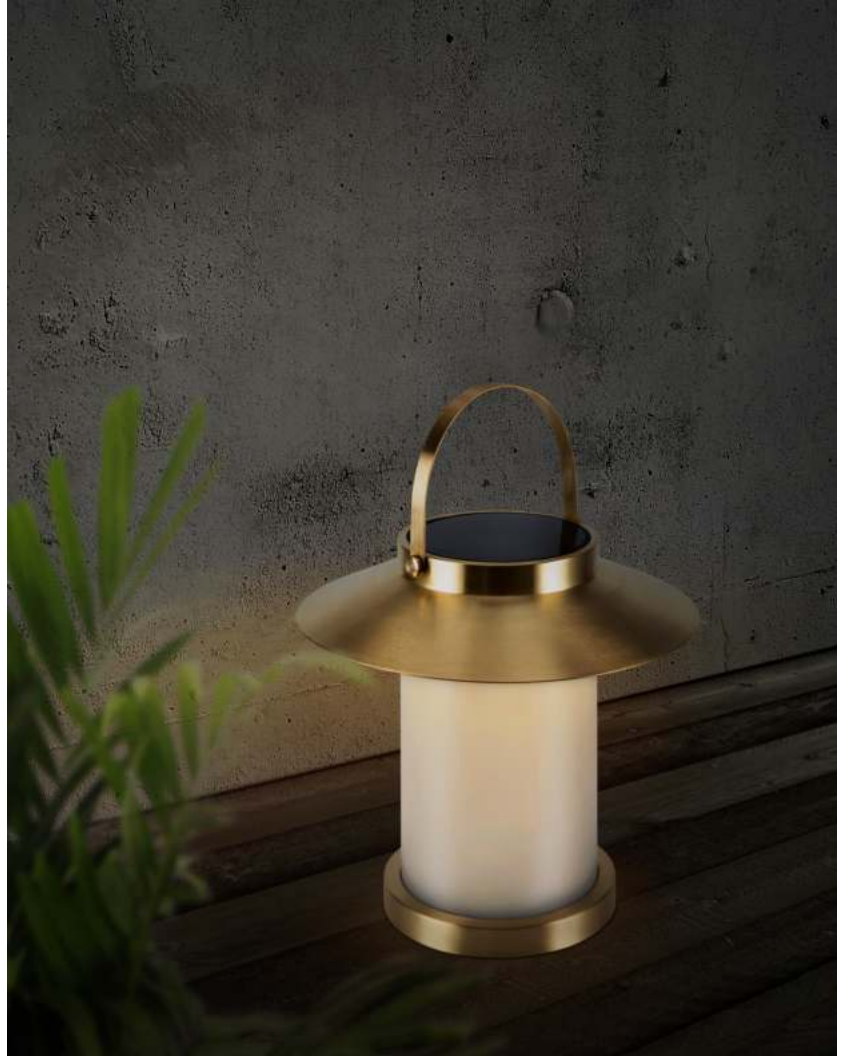

TEMPLE TO-GO 30 TO GO | BATTERY LIGHT | BRASS

nordlux®

2218325035

Voltage (V): 220-240 Volt
IP degree: IP54
Class (Class 1, Class 2, Class 3):
Class 3 (12V)
Bulb base: LED Module
Switch placement: On the base
Parallel connection: False

Primary material: Brass
Secondary material: Plastic
Color of the cable: Black
Length of the cable (cm): 100
Surface material of the cable:
Plastic
Suitable for Seaside: Yes
Color: Brass

Height (cm): 22.2
Width (cm): 22.6
Shade Diameter (cm): 22.6
Outdoor base dimension (cm):
13,8
Length (cm): 22.6

EAN: 5704924011108
TUN: 2276886
Item Number: 2218325035

Pcs Per Master Carton: 3
Sales Box Height (cm): 23
Sales Box Width(cm): 23
Sales Box Depth (cm): 23
Sales Box Volume m³ : 0.01
Product net weight (kg): 0.7

Brightness of light (Lumen): 106
Color Temperature (K): 3000
Ra-value : 80
Battery lasting time for each
lumen: 5-5.5 hours

- Solar charged • Turns on automatically when darkness falls • 5 year LED guarantee
- Durable material that is well-suited for harsh weather • 15 year warranty on extensive corrosion

Temple is a portable, solar powered lamp by Danish design duo Says Who that balances elements from the classic lantern with a modern, streamlined design. Temple is the perfect light for your garden, terrace or balcony as it turns on automatically when darkness falls and provides a cosy, yet practical light. Made from durable brass that is well suited for harsh weather.