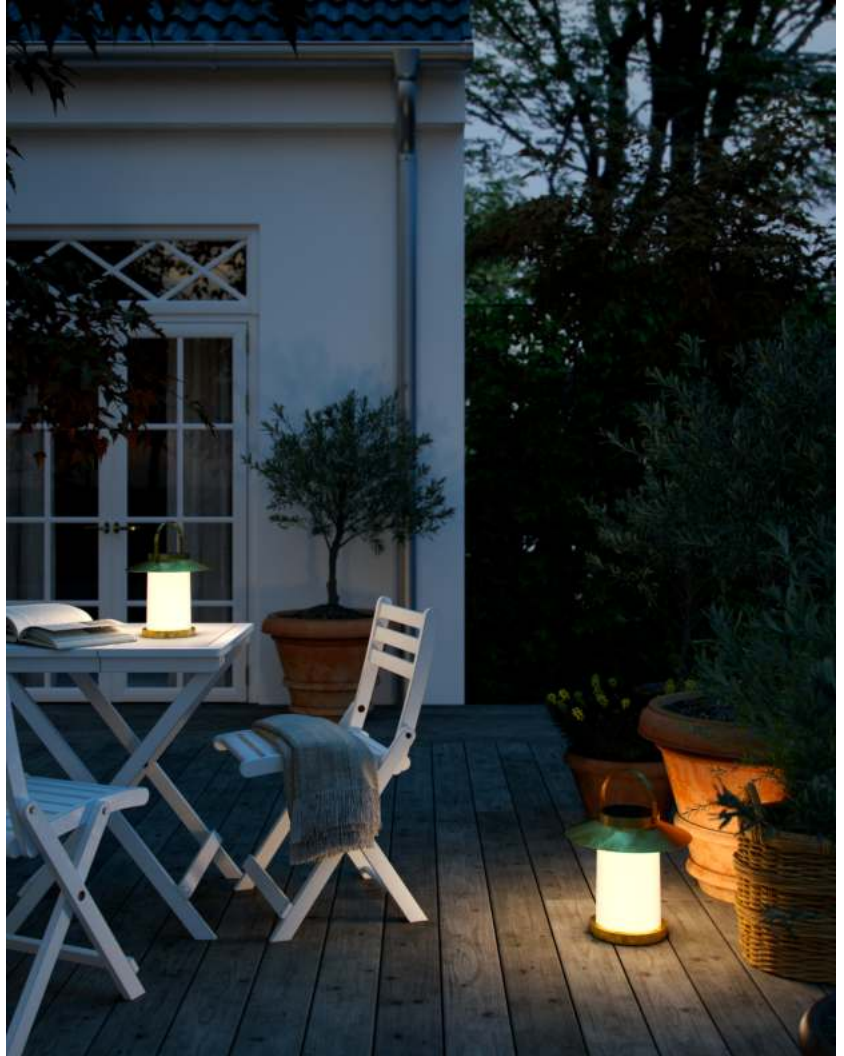

TEMPLE TO-GO 35 TO GO | BATTERY LIGHT | BRASS

nordlux®

2218335035

Voltage (V): 220-240 Volt
IP degree: IP54
Class (Class 1, Class 2, Class 3):
Class 3 (12V)
Bulb base: LED Module
Switch placement: On the base
Parallel connection: False

Primary material: Brass
Secondary material: Plastic
Color of the cable: Black
Length of the cable (cm): 100
Surface material of the cable:
Plastic
Suitable for Seaside: Yes
Color: Brass

Height (cm): 30.4
Width (cm): 31.3
Shade Diameter (cm): 31.3
Outdoor base dimension (cm): 19
Length (cm): 31.3

EAN: 5704924011122
TUN: 2276887
Item Number: 2218335035
Pcs Per Master Carton: 3

Sales Box Height (cm): 32
Sales Box Width(cm): 32
Sales Box Depth (cm): 32
Sales Box Volume m³ : 0.0328
Product net weight (kg): 1.26

Brightness of light (Lumen): 138
Color Temperature (K): 3000
Ra-value : 80
Candela (cd) (for directional
lamp only): 320
Battery lasting time for each
lumen: 5-5.5 hours

- Solar charged • Turns on automatically when darkness falls • 5 year LED guarantee
- Durable material that is well-suited for harsh weather • 15 year warranty on extensive corrosion

Temple is a portable, solar powered lamp by Danish design duo Says Who that balances elements from the classic lantern with a modern, streamlined design. Temple is the perfect light for your garden, terrace or balcony as it turns on automatically when darkness falls and provides a cosy, yet practical light. Made from durable brass that is well suited for harsh weather.