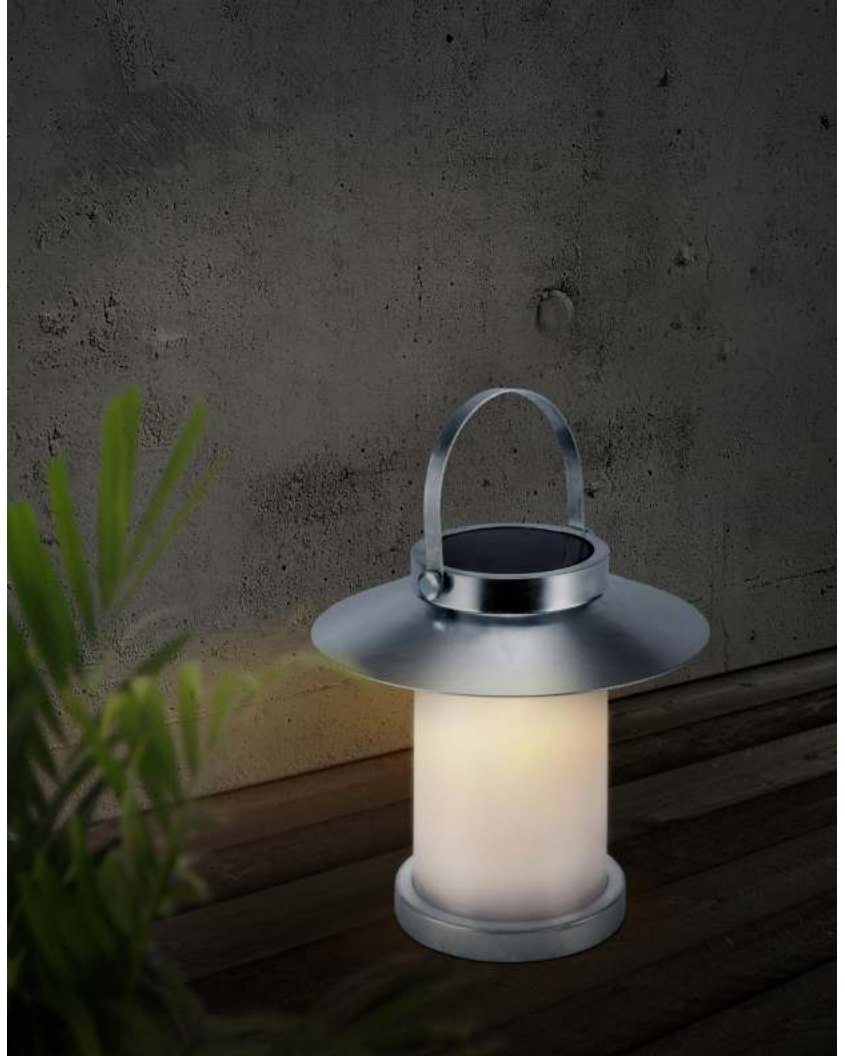

TEMPLE TO-GO 30 TO GO | BATTERY LIGHT | GALVANIZED

nordlux®

2218325031

Voltage (V): 220-240 Volt
IP degree: IP54
Class (Class 1, Class 2, Class 3):
Class 3 (12V)
Bulb base: LED Module
Switch placement: On the base
Parallel connection: False

Primary material: Galvanized steel
Secondary material: Plastic
Color of the cable: Black
Length of the cable (cm): 100
Surface material of the cable:
Plastic
Suitable for Seaside: Yes

Color: Galvanized
Height (cm): 22.2
Width (cm): 22.6
Shade Diameter (cm): 22.6
Outdoor base dimension (cm):
13,8
Lenght (cm): 22.6

EAN: 5704924011092
TUN: 2276875

Item Number: 2218325031
Pcs Per Master Carton: 3
Sales Box Height (cm): 23
Sales Box Width(cm): 23
Sales Box Depth (cm): 23
Sales Box Volume m³ : 0.01
Product net weight (kg): 0.77

Brightness of light (Lumen): 106
Color Temperature (K): 3000
Ra-value : 80
Battery lasting time for each
lumen: 5-5.5 hours

- Solar charged • Turns on automatically when darkness falls • 5 year LED guarantee
- Durable material that is well-suited for harsh weather • 15 year warranty on extensive corrosion

Temple is a portable, solar powered lamp by Danish design duo Says Who that balances elements from the classic lantern with a modern, streamlined design. Temple is the perfect light for your garden, terrace or balcony as it turns on automatically when darkness falls and provides a cosy, yet practical light. Made from durable galvanized steel that is well suited for harsh weather.