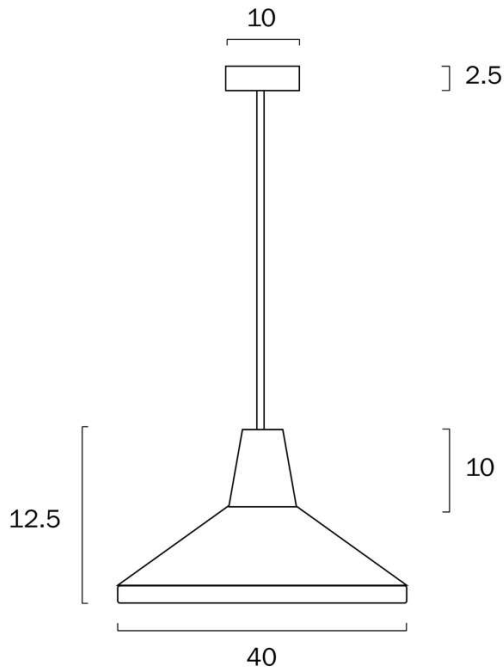

Barcode

GTIN 9329501052884

Image -dimensions