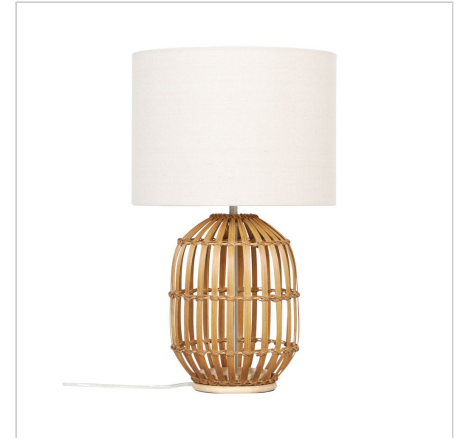

product specification

www.oriel-lighting.com.au | quality lighting at affordable prices

TEGAL

SKU:OL95711

The TEGAL features a natural braided bamboo base, supplied complete with a beige linen shade. Standing 54cm tall the TEGAL is a good size for a living room or side table, the natural tones would complement many home styles. The switch is located conveniently on the cord.

Description

The TEGAL features a natural braided bamboo base, supplied complete with a beige linen shade. Standing 54cm tall the TEGAL is a good size for a living room or side table, the natural tones would complement many home styles. The switch is located conveniently on the cord.

Additional information

| | |
|------------------------------|--------------------|
| Brand | Oriel Lighting |
| Bulb Qty | 1 |
| Bulb Type | E27 |
| Wattage | 40W |
| Overall Height | 49.5 |
| Overall Width | 30 |
| Overall Depth | 30 |
| Lamp Base Colour | Natural Bamboo |
| Lamp Shade Colour | Beige Linen |
| Lamp Shade Dimensions | H222 D30 |
| Lamp Switch | SWITCH ON CORD |
| Supplier Code | OL95711 |
| UPI | 9324879224109 |
| In The Box | 1 X BASE 1 X SHADE |