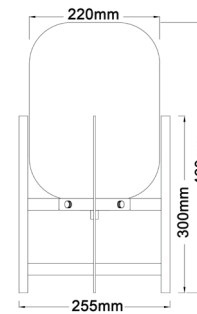

TANQUE

- Interior table lamps
- Material: powder coated steel & glass
- Globe not included
- For indoor use only

Part No.	TANQUE1
Description	TABLE LAMP ES 40W WH Metal / Frosted Glass Water Tank with Inline Switch
Material	Powder coated steel, glass
Lamp Holder	1XE27 (Max.40W HAL)
Dimensions	Ø220 x H 460mm
Flex & Plug	2200mm with on/off inline switch Not dimmable
Base	Ø255mm
Weight	4.14KG
Box	59x41x33cm
Carton QTY	1/1

Part No.	TANQUE2
Description	TABLE LAMP ES 40W BLK Metal / BLK Smoke Glass Water Tank with Inline Switch
Material	Powder coated steel, glass
Lamp Holder	1XE27 (Max.40W HAL)
Dimensions	Ø220 x H 460mm
Flex & Plug	2200mm with on/off inline switch Not dimmable
Base	Ø255mm
Weight	4.14KG
Box	59x41x33cm
Carton QTY	1/1