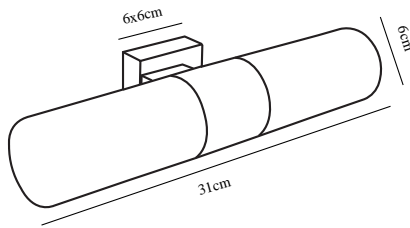

TANGENS DOUBLE | BATH LIGHTING | BRUSHED STEEL

nordlux®

17141032

Voltage (V): 230 Volt

IP degree: IP44

Maximum bulb wattage (W):
2X25W

Class (Class 1, Class 2, Class 3):

Class 2 (Double isolated)

Bulb base: E14

Primary material: Glass

Secondary material: Metal

Color of the Glass: Opal white

Color: Brushed steel

Height (cm): 6

Width (cm): 31

Shade Diameter (cm): 6

Projection (cm): 9.5

EAN: 5701581120051

TUN: 5157239

Item Number: 17141032

Pcs Per Master Carton: 3

Sales Box Height (cm): 28

Sales Box Width(cm): 18

Sales Box Depth (cm): 9

Sales Box Volume m³ : 0.0045

Product net weight (kg): 0.44

• Manually blown frosted glass • Vertical and horizontal installation possible

Tangens Double bathroom light in stylish and simple design from Nordlux.