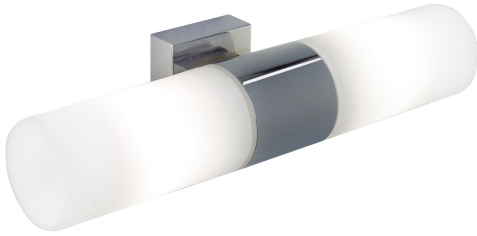

TANGENS DOUBLE | BATH LIGHTING | CHROME

17141029

nordlux®

Voltage (V): 230 Volt

IP degree: IP44

Maximum bulb wattage (W):
2X25W

Class (Class 1, Class 2, Class 3):

Class 2 (Double isolated)

Bulb base: E14

Primary material: Glass

Secondary material: Metal

Color of the Glass: Opal white

Color: Chrome

Height (cm): 6

Width (cm): 31

Shade Diameter (cm): 6

Projection (cm): 9.5

EAN: 5701581006072

TUN: 5240433

Item Number: 17141029

Pcs Per Master Carton: 3

Sales Box Height (cm): 28

Sales Box Width(cm): 9

Sales Box Depth (cm): 18

Sales Box Volume m³ : 0.0045

Product net weight (kg): 0.44

• Manually blown frosted glass • Vertical and horizontal installation possible

Tangens Double bathroom light in stylish and simple design from Nordlux.