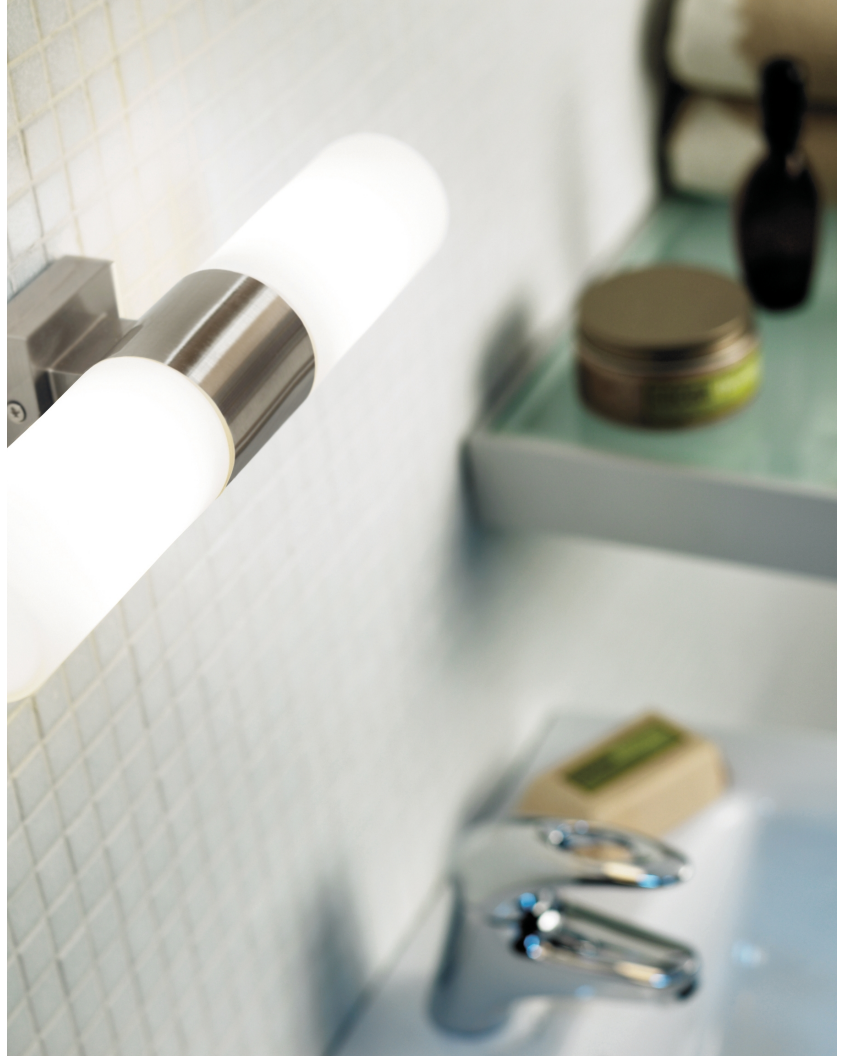

TANGENS DOUBLE | BATH LIGHTING | BRUSHED STEEL

nordlux®

17141032

Voltage (V): 230 Volt

IP degree: IP44

Maximum bulb wattage (W):
2X25W

Class (Class 1, Class 2, Class 3):

Class 2 (Double isolated)

Bulb base: E14

Primary material: Glass

Secondary material: Metal

Color of the Glass: Opal white

Color: Brushed steel

Height (cm): 6

Width (cm): 31

Shade Diameter (cm): 6

Sales Box Volume m³ : 0.0045

Product net weight (kg): 0.44

• Manually blown frosted glass • Vertical and horizontal installation possible

Tangens Double bathroom light in stylish and simple design from Nordlux.

Bulb base: E14

Primary material: Glass

Secondary material: Metal

Color of the Glass: Opal white

Color: Chrome

Height (cm): 6

Width (cm): 31

Shade Diameter (cm): 6