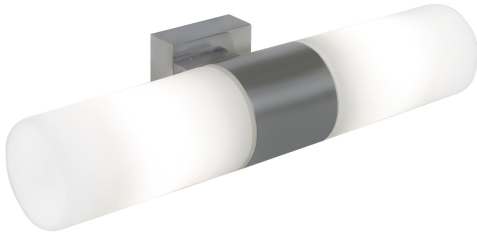

TANGENS DOUBLE | BATH LIGHTING | BRUSHED STEEL

nordlux®

17141032

Voltage (V): 230 Volt

IP degree: IP44

Maximum bulb wattage (W):
2X25W

Class (Class 1, Class 2, Class 3):

Class 2 (Double isolated)

Bulb base: E14

Primary material: Glass

Secondary material: Metal

Color of the Glass: Opal white

Color: Brushed steel

Height (cm): 6

Width (cm): 31

Shade Diameter (cm): 6

Sales Box Volume m³ : 0.0045

Product net weight (kg): 0.44

• Manually blown frosted glass • Vertical and horizontal installation possible

Tangens Double bathroom light in stylish and simple design from Nordlux.

Bulb base: E14

Primary material: Glass

Secondary material: Metal

Color of the Glass: Opal white

Color: Chrome

Height (cm): 6

Width (cm): 31

Shade Diameter (cm): 6