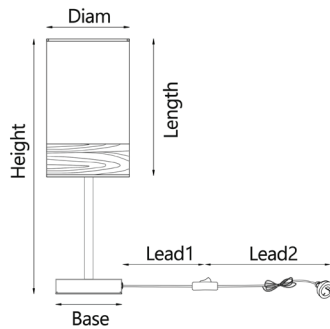

Decor Lighting

TAMBURA SERIES

E27 MODERN Table & Floor Lamps

PRODUCT FEATURES

- Input Voltage: 220-240V
- Lamp holder: E27 (Max 72W halogen globes)
- Material: cloth shade with wood veneer trim
- Base material: powder coated iron
- Globes not included
- Inline switch included
- For indoor use only

1 YEAR
Replacement
Warranty

TAMBURA07TL

TAMBURA08TL

TAMBURA09TL

TAMBURA10TL

TAMBURA11FL

TAMBURA12FL

PART NO.	DESCRIPTION	SHADE HEIGHT (mm)	DIAM (mm)	HEIGHT (mm)	BASE (mm)	LEAD1 (mm)	LEAD2 (mm)	WEIGHT (Kg)	BOX (cm)	CARTON QTY
TAMBURA07TL	TABLE LAMP ES Small OBLONG	250	Ø150	470	Ø120	350	1500	1.2	21x21x37	1/10
TAMBURA08TL	TABLE LAMP ES Small OBLONG	250	Ø150	470	Ø120	350	1500	1.2	21x21x37	1/10
TAMBURA09TL	TABLE LAMP ES Medium RND	200	Ø300	470	Ø200	350	1500	2.8	36x36x48	1/1
TAMBURA10TL	TABLE LAMP ES Medium RND	200	Ø300	470	Ø200	350	1500	2.8	36x36x48	1/1
TAMBURA11FL	FLOOR LAMP ES Large RND	250	Ø400	1475	Ø250	140	1500	5.0	48x48x38	1/1
TAMBURA12FL	FLOOR LAMP ES Large RND	250	Ø400	1475	Ø250	140	1500	5.0	48x48x38	1/1