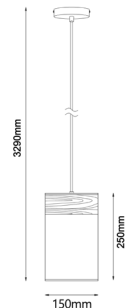

### PRODUCT FEATURES

- Input Voltage: 220-240V AC
- Material: cloth
- Max.72W halogen globe
- E27 lampholder
- Globe not included
- For indoor use only

TAMBURA01

TAMBURA02

TAMBURA05

TAMBURA06

TAMBURA03

TAMBURA04

PART NO.	DESCRIPTION	LENGTH (mm)	DIAM (mm)	CABLE (mm)	CANOPY OD(MM)	CANOPY DEPTH (mm)	WEIGHT (KG)	BOX (cm)	CARTON QTY
TAMBURA01	PENDANT ES Small OBLONG (WH Cloth Shade with Blonde Wood Trim)	250	Ø150	3000	Ø100	25	0.5	18 x 18 x 34	10
TAMBURA02	PENDANT ES Small OBLONG (BLK Cloth Shade with Blonde Wood Trim)	250	Ø150	3000	Ø100	25	0.5	18 x 18 x 34	10
TAMBURA03	PENDANT ES Medium Round (WH Cloth Shade with Blonde Wood Trim)	200	Ø300	3000	Ø100	25	1.0	38 x 38 x 27	1
TAMBURA04	PENDANT ES Medium RND (BLK Cloth Shade with Blonde Wood Trim)	200	Ø300	3000	Ø100	25	1.0	38 x 38 x27	1
TAMBURA05	PENDANT ES Large RND (WH Cloth Shade with Blonde Wood Trim)	250	Ø400	3000	Ø100	25	1.9	48 x 48 x 32	1
TAMBURA06	PENDANT ES Large RND (BLK Cloth Shade with Blonde Wood Trim)	250	Ø400	3000	Ø100	25	1.9	48 x 48 x 32	1