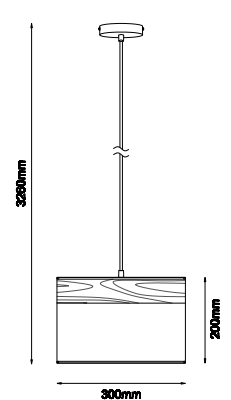

### PRODUCT FEATURES

- Input Voltage: 220-240V AC
- Material: cloth
- Max.72W halogen globe
- E27 lampholder
- Globe not included
- For indoor use only

TAMBURA01

TAMBURA02

TAMBURA05

TAMBURA06

TAMBURA03

TAMBURA04

PART NO.	DESCRIPTION	LENGTH (mm)	DIAM (mm)	CABLE (mm)	CANOPY OD(MM)	CANOPY DEPTH (mm)	WEIGHT (KG)	BOX (cm)	CARTON QTY
TAMBURA01	PENDANT ES Small OBLONG (WH Cloth Shade with Blonde Wood Trim)	250	Ø150	3000	Ø100	25	0.5	18 x 18 x 34	10
TAMBURA02	PENDANT ES Small OBLONG (BLK Cloth Shade with Blonde Wood Trim)	250	Ø150	3000	Ø100	25	0.5	18 x 18 x 34	10
TAMBURA03	PENDANT ES Medium Round (WH Cloth Shade with Blonde Wood Trim)	200	Ø300	3000	Ø100	25	1.0	38 x 38 x 27	1
TAMBURA04	PENDANT ES Medium RND (BLK Cloth Shade with Blonde Wood Trim)	200	Ø300	3000	Ø100	25	1.0	38 x 38 x27	1
TAMBURA05	PENDANT ES Large RND (WH Cloth Shade with Blonde Wood Trim)	250	Ø400	3000	Ø100	25	1.9	48 x 48 x 32	1
TAMBURA06	PENDANT ES Large RND (BLK Cloth Shade with Blonde Wood Trim)	250	Ø400	3000	Ø100	25	1.9	48 x 48 x 32	1