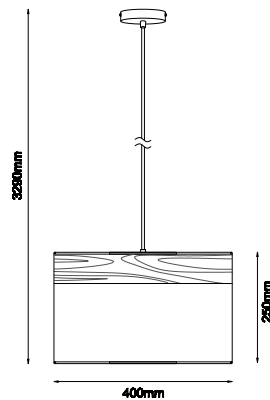

### PRODUCT FEATURES

- Input Voltage: 220-240V AC
- Material: cloth
- Max.72W halogen globe
- E27 lampholder
- Globe not included
- For indoor use only

TAMBURA01

TAMBURA02

TAMBURA05

TAMBURA06

TAMBURA03

TAMBURA04

PART NO.	DESCRIPTION	LENGTH (mm)	DIAM (mm)	CABLE (mm)	CANOPY OD(MM)	CANOPY DEPTH (mm)	WEIGHT (KG)	BOX (cm)	CARTON QTY
TAMBURA01	PENDANT ES Small OBLONG (WH Cloth Shade with Blonde Wood Trim)	250	Ø150	3000	Ø100	25	0.5	18 x 18 x 34	10
TAMBURA02	PENDANT ES Small OBLONG (BLK Cloth Shade with Blonde Wood Trim)	250	Ø150	3000	Ø100	25	0.5	18 x 18 x 34	10
TAMBURA03	PENDANT ES Medium Round (WH Cloth Shade with Blonde Wood Trim)	200	Ø300	3000	Ø100	25	1.0	38 x 38 x 27	1
TAMBURA04	PENDANT ES Medium RND (BLK Cloth Shade with Blonde Wood Trim)	200	Ø300	3000	Ø100	25	1.0	38 x 38 x27	1
TAMBURA05	PENDANT ES Large RND (WH Cloth Shade with Blonde Wood Trim)	250	Ø400	3000	Ø100	25	1.9	48 x 48 x 32	1
TAMBURA06	PENDANT ES Large RND (BLK Cloth Shade with Blonde Wood Trim)	250	Ø400	3000	Ø100	25	1.9	48 x 48 x 32	1