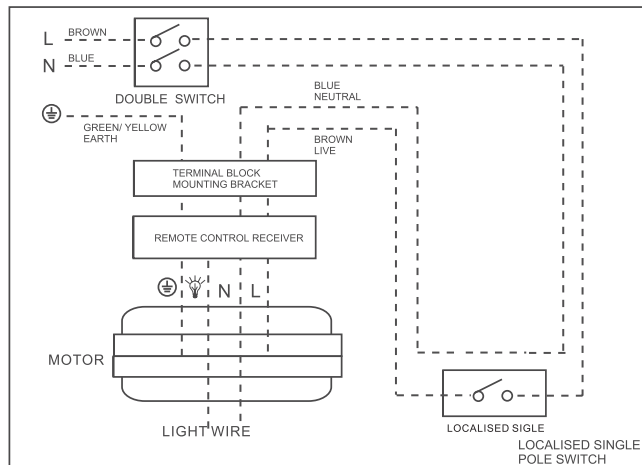

**Rated Power:** 100 watts  
**Rated Voltage:** 240V~50Hz

**Batteries:** 2 x AAA  
Qualified Electrician Needed

**INCLUDES**

- 1 x Remote Control Handpiece
- 1 x Receiver
- 2 x AAA Batteries

**WIRING**

**WIRING DIAGRAM FOR ISOLATION SWITCH WITH REMOTE CONTROL**